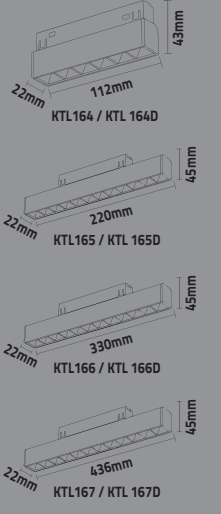

BAFA LENSİLİ MAGNET ARMATÜR

Ürün Kodu	Güç (W)	Renk Sıcaklığı (K)	Lümen	Koli Adeti	Fiyat
KTL164	6W	3000K-4000K-6500K	300	100	9.00 $
KTL165	12W	3000K-4000K-6500K	600	50	13.00 $
KTL166	18W	3000K-4000K-6500K	900	50	20.00 $
KTL167	24W	3000K-4000K-6500K	1200	50	26.00 $
KTL164D	6W	3000K-4000K	300	100	40.00 $
KTL165D	12W	3000K-4000K	600	50	45.00 $
KTL166D	18W	3000K-4000K	900	50	48.00 $
KTL167D	24W	3000K-4000K	1200	50	55.00 $