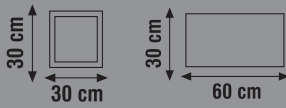

SLIM BACKLIGHT SIVA ALTI ARMATÜR

Ürün Kodu	Güç (W)	Renk Sıcaklığı (K)	Lümen	Açıklama	Koli Adeti	Fiyat
KDL4140-ENEC25WBEBAYAZ	25W	3000K-4000K-6500K	2500	30x30 BEYAZ EAGLERISE DRIVER	10	27.80 $
KDL4140-PHL25WBEBAYAZ	25W	3000K-4000K-6500K	2500	30x30 BEYAZ PHILIPS DRIVER	10	28.80 $
KDL4140-ENEC25WGUNISK	25W	3000K-4000K-6500K	2500	30x30 GÜNIŞIĞI EAGLERISE DRIVER	10	27.80 $
KDL4140-PHL25WGUNISK	25W	3000K-4000K-6500K	2500	30x30 GÜNIŞIĞI PHILIPS DRIVER	10	28.80 $
KDL4140-ENEC30WBEBAYAZ	30W	3000K-4000K-6500K	3000	30x60 BEYAZ EAGLERISE DRIVER	10	33.80 $
KDL4140-PHL30WBEBAYAZ	30W	3000K-4000K-6500K	3000	30x60 BEYAZ PHILIPS DRIVER	10	34.90 $
KDL4140-ENEC30WGUNISK	30W	3000K-4000K-6500K	3000	30x60 GÜNIŞIĞI EAGLERISE DRIVER	10	33.80 $
KDL4140-PHL30WGUNISK	30W	3000K-4000K-6500K	3000	30x60 GÜNIŞIĞI PHILIPS DRIVER	10	34.90 $