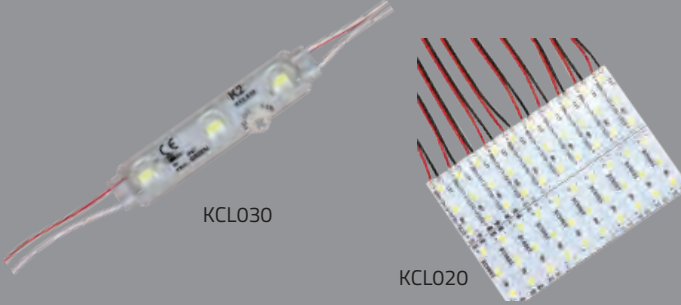

LED BAR ve MODÜL LED

Ürün Kodu	Güç (W)	Renk Sıcaklığı (K)	Lümen	Koli Adeti	Fiyat
KCL030	1,5W/1 Ad.	○●●●●●	50Lm/Chip	1000	0.45 $
KCL020	0,2W/14,4W/1mt	○●●●●●	22Lm/Chip	200	2.15 $

IP65

CHIP - MADE IN KOREA
Paket Adet: 20x5 = 100 ADET

CHIP - MADE IN TAIWAN
12V 72 Led Chip /22-24Lm