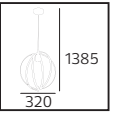

KATLANABİLİR