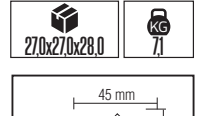

NADIA

Model	Kod	Watt	Fiyat	Koli İçi	Lümen	Renk	Işık Rengi
NADIA	016-027-0001	1W	6,99 $	100	70 lm	MAT KROM	4200K / 6400K