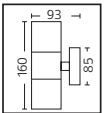

REGNUM

Model	Kod	Watt	Fiyat	Koli İçi	Renk
REGNUM-1	075-019-0001	Max. 35W	34,75 $	20	SİYAH
REGNUM-2	075-019-0002	Max. 2x35W	38,38 $	10	SİYAH
REGNUM-3	075-019-0003	Max. 35W	33,60 $	20	SİYAH
REGNUM-4	075-019-0004	Max. 2x35W	38,18 $	10	SİYAH

57,5x25,0x29,0	KG 11,0
57,5x25,0x25,0	KG 7,5
57,5x24,0x29,0	KG 10,0
57,5x24,0x25,0	KG 6,7

METAL

MANOLYA

Model	Kod	Watt	Fiyat	Koli İçi	Renk
MANOLYA-1	075-008-0001	Max. 35W	25,42 $	24	SİYAH
MANOLYA-1	075-008-0001	Max. 35W	25,42 $	24	KROM

30,5x38,0x27,0	KG 8,3
30,5x38,0x27,0	KG 8,3

METAL

MANOLYA

Model	Kod	Watt	Fiyat	Koli İçi	Renk
MANOLYA-2	075-008-0002	Max. 2x35W	31,90 $	16	SİYAH
MANOLYA-2	075-008-0002	Max. 2x35W	31,90 $	16	KROM

38,0x40,0x19,0	KG 9,4
38,0x40,0x19,0	KG 9,4

METAL

MANOLYA

Model	Kod	Watt	Fiyat	Koli İçi	Renk
MANOLYA-3	075-008-0003	Max. 2x60W	46,81 $	12	SİYAH

47,5x57,0x33,0	KG 19,6

METAL