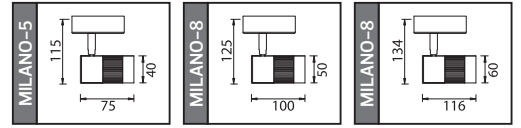

MOSTAR SERİSİ

Model	Kod	Watt	Fiyat	Koli İçi	Lümen	Renk	Işık Rengi
MOSTAR-5	017-003-0005	5 W	11,56 $	100	370 lm	SİYAH	3000K
MOSTAR-5	017-003-0005	5 W	11,56 $	100	370 lm	BEYAZ	3000K

47,5x35,0x53,0	KG 21,0
47,5x35,0x53,0	KG 21,0