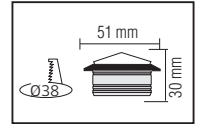

FIONA

Model	Kod	Watt	Fiyat	Koli İçi	Lümen	Renk	Işık Rengi
FIONA	016-028-0001	1W	3,69 $	200	70 lm	SİYAH	4200K / 6400K
FIONA	016-028-0001	1W	3,69 $	200	70 lm	MAT KROM	4200K / 6400K