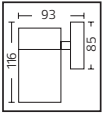

REGNUM

Model	Kod	Watt	Fiyat	Koli İçi	Renk
REGNUM-1	075-019-0001	Max. 35W	34,75 $	20	SİYAH
REGNUM-2	075-019-0002	Max. 2x35W	38,38 $	10	SİYAH
REGNUM-3	075-019-0003	Max. 35W	33,60 $	20	SİYAH
REGNUM-4	075-019-0004	Max. 2x35W	38,18 $	10	SİYAH

57,5x25,0x29,0	KG 11,0
57,5x25,0x25,0	KG 7,5
57,5x24,0x29,0	KG 10,0
57,5x24,0x25,0	KG 6,7

METAL

MANOLYA

Model	Kod	Watt	Fiyat	Koli İçi	Renk
MANOLYA-1	075-008-0001	Max. 35W	25,42 $	24	SİYAH
MANOLYA-1	075-008-0001	Max. 35W	25,42 $	24	KROM

30,5x38,0x27,0	KG 8,3
30,5x38,0x27,0	KG 8,3

METAL

MANOLYA

Model	Kod	Watt	Fiyat	Koli İçi	Renk
MANOLYA-2	075-008-0002	Max. 2x35W	31,90 $	16	SİYAH
MANOLYA-2	075-008-0002	Max. 2x35W	31,90 $	16	KROM

38,0x40,0x19,0	KG 9,4
38,0x40,0x19,0	KG 9,4

METAL

MANOLYA

Model	Kod	Watt	Fiyat	Koli İçi	Renk
MANOLYA-3	075-008-0003	Max. 2x60W	46,81 $	12	SİYAH

47,5x57,0x33,0	KG 19,6

METAL