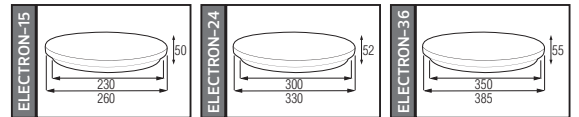

ELECTRON SERİSİ

YENİ ÜRÜN

Model	Kod	Watt	Fiyat	Koli İçi	Lümen	Renk	Işık Rengi
ELECTRON-15	027-010-0015	15 W	14,46 $	20	911 lm	BEYAZ	6400K
ELECTRON-24	027-010-0024	24 W	19,40 $	12	1485 lm	BEYAZ	6400K
ELECTRON-36	027-010-0036	36 W	26,27 $	12	2228 lm	BEYAZ	6400K

51,5x31,0x31,0	KG 6,9
36,5x68,5x35,0	KG 6,8
49,0x38,0x40,0	KG 9,3