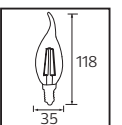

FILAMENT FLAME/DIM

Model	Kod	Watt	Fiyat	Koli İçi	Lümen	Işık Rengi
FILAMENT FLAME-4/DIM	001-014-1004	4 W	4,22 $	100	450 lm	3000K / 6400K
FILAMENT FLAME-6/DIM	001-014-1006	6 W	4,40 $	100	700 lm	3000K / 6400K