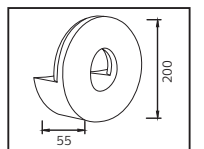

DONUT

YENİ ÜRÜN

Model	Kod	Watt	Fiyat	Koli İçi	Lümen	Renk	Işık Rengi
DONUT-10	076-099-0010	10 W	12,78 $	40	700 lm	SIYAH	4200K