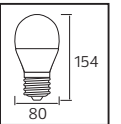

FORCE

Model	Kod	Watt	Fiyat	Koli İçi	Lümen	Işık Rengi
FORCE-10	001-067-0010	10W	6,59 $	100	1032 lm	4200K / 6400K

SENSÖRLÜ

DURAMAX

Model	Kod	Watt	Fiyat	Koli İçi	Lümen	Işık Rengi
DURAMAX-12	001-055-0012	12W	14,33 $	40	1150 lm	6400K

ŞARJLI

COMBO

Model	Kod	Watt	Fiyat	Koli İçi	Lümen	Işık Rengi
COMBO-10	001-073-0010	10 W	4,25 $	100	870 lm	3 CCT (3000K-4000K-6400K)

3 İŞIK RENGİ

FIREFLUX

Model	Kod	Watt	Fiyat	Koli İçi	Lümen	Işık Rengi
FIREFLUX	001-048-0005	5 W	8,00 $	50	117 lm	1500K

3 Mod

ALEV AMPUL