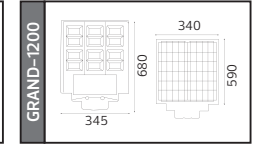

65,0x22,5x33,0	KG 31,9
42,0x34,0x43,0	KG 18,7
65,5x43,0x27,0	KG 13,2
87,0x26,0x27,0	KG 3,8

SOLAR

GRAND XL SERİSİ

YENİ ÜRÜN

Kod	Model	Watt	Fiyat	Koli İçi	Lümen	Renk	Işık Rengi		
074-009-0600	GRAND XL 600	600 W	155,00 \$	5	2092 lm	SİYAH	6400K	43,0x36,0x47,0	KG 4,1
074-009-0900	GRAND XL 900	900 W	161,44 \$	4	2668 lm	SİYAH	6400K	62,5x35,0x37,0	KG 4,3
074-009-1200	GRAND XL1200	1200 W	182,91 \$	4	3066 lm	SİYAH	6400K	70,0x35,0x37,0	KG 6,6