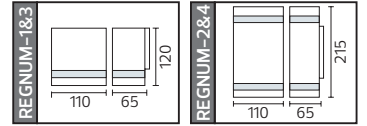

57,5x25,0x29,0	KG 11,0
57,5x25,0x25,0	KG 7,5
57,5x24,0x29,0	KG 10,0
57,5x24,0x25,0	KG 6,7

METAL

MANOLYA

Model	Kod	Watt	Fiyat	Koli İçi	Renk
MANOLYA-1	075-008-0001	Max. 35W	25,42 \$	24	SİYAH
MANOLYA-1	075-008-0001	Max. 35W	25,42 \$	24	KROM