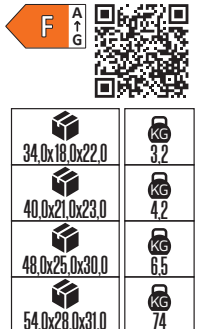

FOX SERİSİ

Model	Kod	Watt	Fiyat	Koli İçi	Lümen	Işık Rengi
FOX-6	001-069-0006	6 W	2,86 $	100	510 lm	6400K
FOX-10	001-069-0010	10 W	3,45 $	100	850 lm	6400K
FOX-12	001-069-0012	12 W	4,55 $	100	1050 lm	6400K
FOX-15	001-069-0015	15 W	5,00 $	100	1350 lm	6400K