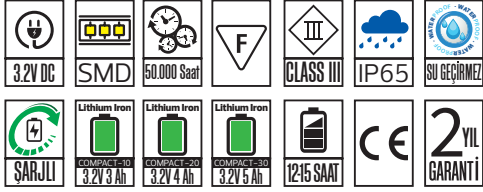

SOLAR

GRAND SERİSİ

Model	Kod	Watt	Fiyat	Koli İçi	Lümen	Renk	Işık Rengi
GRAND-50	074-009-0050	50 W	45,69 $	10	826 lm	SİYAH	6400K
GRAND-100	074-009-0100	100 W	56,36 $	10	984 lm	SİYAH	6400K
GRAND-200	074-009-0200	200 W	99,52 $	5	1198 lm	SİYAH	6400K
GRAND-300	074-009-0300	300 W	144,16 $	3	1567 lm	SİYAH	6400K

65,0x22,5x33,0	KG 31,9
42,0x34,0x43,0	KG 18,7
65,5x43,0x27,0	KG 13,2
87,0x26,0x27,0	KG 3,8