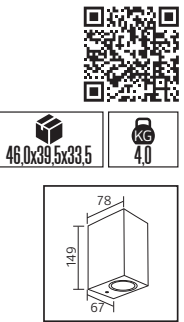

SALKIM

Model	Kod	Watt	Fiyat	Koli İçi	Lümen	Renk	Işık Rengi
SALKIM	076-008-0006	6 W	37,43 $	16	380 lm	SİYAH	4200K

METAL

SELVI

Model	Kod	Watt	Fiyat	Koli İçi	Lümen	Renk	Işık Rengi
SELVI	076-007-0006	6 W	32,70 $	24	380 lm	SİYAH	4200K

METAL

MAMBA

YENİ ÜRÜN

Model	Kod	Watt	Fiyat	Koli İçi	Renk
MAMBA	076-066-0001	Max. 2x35W	9,07 $	50	SİYAH

PLASTİK

MAMBA-SQ

YENİ ÜRÜN

Model	Kod	Watt	Fiyat	Koli İçi	Renk
MAMBA-SQ	076-067-0001	Max. 2x35W	9,19 $	50	SİYAH

PLASTİK

WINDSOR

YENİ ÜRÜN

Model	Kod	Watt	Fiyat	Koli İçi	Lümen	Renk	Işık Rengi
WINDSOR-6	076-051-0006	6 W	7,97 $	50	420 lm	SİYAH	4200K

PLASTİK