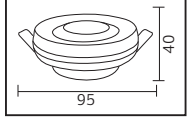

55,0x47,0x23,0	4,35
55,0x47,0x23,0	2,9
55,0x47,0x23,0	4,65
55,0x47,0x23,0	3,1
55,0x47,0x23,0	4,95
55,0x47,0x23,0	3,3

PLAZMA

Model	Kod	Watt	Fiyat	Koli İçi	Lümen	Renk	Işık Rengi
PLAZMA-40	056-009-0040	40 W	14,30 \$	10	4265 lm	BEYAZ	4200K / 6400K