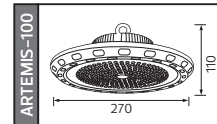

ARTEMIS SERİSİ

Model	Kod	Watt	Fiyat	Koli İçi	Lümen	Renk	Işık Rengi		
ARTEMIS-100	063-003-0100	100 W	97,36 $	6	11400 lm	SİYAH	6400K	56,5x28,5x41,5	KG 8,0
ARTEMIS-150	063-003-0150	150 W	173,65 $	1	17150 lm	SİYAH	6400K	33,0x33,0x15,0	KG 1,8