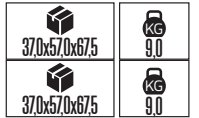

BEGONYA-1

Model	Kod	Watt	Fiyat	Koli İçi	Renk
BEGONYA-1	400-010-116	Max. 40W	249,00 TL	12	SİYAH
BEGONYA-1	400-020-116	Max. 40W	249,00 TL	12	BEYAZ

PLASTİK

BEGONYA-2

Model	Kod	Watt	Fiyat	Koli İçi	Renk
BEGONYA-2	400-010-117	Max. 40W	249,00 TL	12	SİYAH
BEGONYA-2	400-020-117	Max. 40W	249,00 TL	12	BEYAZ

PLASTİK

BEGONYA-3

Model	Kod	Watt	Fiyat	Koli İçi	Renk
BEGONYA-3	400-010-118	Max. 40W	260,00 TL	12	SİYAH
BEGONYA-3	400-020-118	Max. 40W	260,00 TL	12	BEYAZ

PLASTİK

BEGONYA-4

Model	Kod	Watt	Fiyat	Koli İçi	Renk
BEGONYA-4	400-010-120	Max. 40W	210,00 TL	20	SİYAH
BEGONYA-4	400-020-120	Max. 40W	210,00 TL	20	BEYAZ

PLASTİK