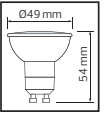

29,0x57,0x14,0	KG 4,0
29,0x57,0x14,0	KG 4,0
29,0x57,0x14,0	KG 4,0

LENSLİ

DİMLİ

VISION

G A T G

Model	Kod	Watt	Fiyat	Koli İçi	Lümen	Işık Rengi
VISION-6	001-022-0006	6 W	2,73 \$	100	390 lm	4200K / 6400K

29,0x57,0x14,0	KG 5,0
----------------	--------