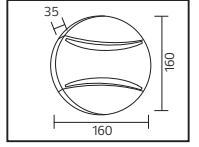

FOREX

YENİ ÜRÜN

Model	Kod	Watt	Fiyat	Koli İçi	Lümen	Renk	Işık Rengi
FOREX-10	076-098-0010	10 W	9,40 $	40	700 lm	SİYAH	4200K

PLASTİK

PALACE

YENİ ÜRÜN

Model	Kod	Watt	Fiyat	Koli İçi	Lümen	Renk	Işık Rengi
PALACE	076-081-0020	20 W	12,00 $	40	1400 lm	SİYAH	4200K

PLASTİK

MOZART

YENİ ÜRÜN

Model	Kod	Watt	Fiyat	Koli İçi	Lümen	Renk	Işık Rengi
MOZART-20	076-095-0020	20 W	12,47 $	40	1400 lm	SİYAH	4200K

PLASTİK

PIANO

YENİ ÜRÜN

Model	Kod	Watt	Fiyat	Koli İçi	Lümen	Renk	Işık Rengi
PIANO-15	076-096-0015	15 W	10,56 $	40	1050 lm	SİYAH	4200K

PLASTİK