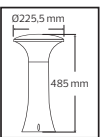

PRİZMA

Model	Kod	Watt	Fiyat	Koli İçi	Renk
PRİZMA	400-010-129	Max. 40W	344,95 TL	8	SİYAH
PRİZMA	400-020-129	Max. 40W	344,95 TL	8	BEYAZ

PLASTİK

PRİZMA 2

YENİ ÜRÜN

Model	Kod	Watt	Fiyat	Koli İçi	Renk
PRİZMA 2	400-010-144	Max. 40W	376,45 TL	8	SİYAH
PRİZMA 2	400-020-144	Max. 40W	376,45 TL	8	BEYAZ

PLASTİK

PAPATYA-1

Model	Kod	Watt	Fiyat	Koli İçi	Renk
PAPATYA-1	400-000-141	Max. 40W	275,64 TL	8	SİYAH
PAPATYA-1	400-001-141	Max. 40W	275,64 TL	8	GRİ

PLASTİK

PAPATYA-2

Model	Kod	Watt	Fiyat	Koli İçi	Renk
PAPATYA-2	400-000-142	Max. 40W	321,00 TL	6	SİYAH
PAPATYA-2	400-001-142	Max. 40W	321,00 TL	6	GRİ

PLASTİK