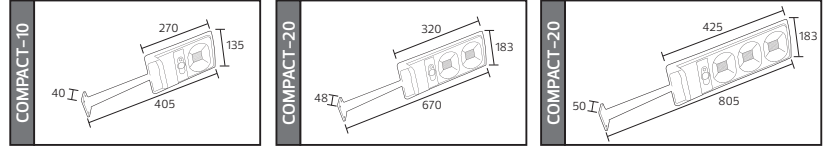

SOLAR

GRAND SERİSİ

Model	Kod	Watt	Fiyat	Koli İçi	Lümen	Renk	Işık Rengi
GRAND-50	074-009-0050	50 W	45,69 $	10	826 lm	SİYAH	6400K
GRAND-100	074-009-0100	100 W	56,36 $	10	984 lm	SİYAH	6400K
GRAND-200	074-009-0200	200 W	99,52 $	5	1198 lm	SİYAH	6400K
GRAND-300	074-009-0300	300 W	144,16 $	3	1567 lm	SİYAH	6400K

65,0x22,5x33,0	KG 31,9
42,0x34,0x43,0	KG 18,7
65,5x43,0x27,0	KG 13,2
87,0x26,0x27,0	KG 3,8