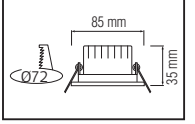

SONIA

Model	Kod	Watt	Fiyat	Koli İçi	Lümen	Renk	Işık Rengi
SONIA-5	016-035-0005	5 W	2,14 $	100	350 lm	BEYAZ	2700K / 6400K