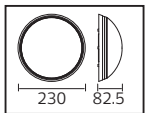

47,0x47,0x35,0	KG 11,0
47,0x47,0x35,0	KG 11,0
47,0x47,0x35,0	KG 11,0
47,0x47,0x35,0	KG 11,0
47,0x47,0x35,0	KG 11,0