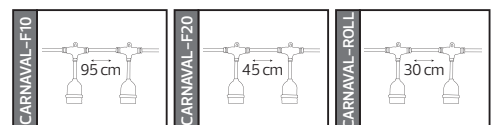

48,0x35,0x35,0	KG 25,6
48,0x31,0x31,0	KG 19,0
48,0x32,0x32,0	KG 18,2