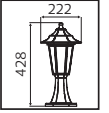

BEGONYA-1

Model	Kod	Watt	Fiyat	Koli İçi	Renk
BEGONYA-1	400-010-116	Max. 40W	249,00 TL	12	SİYAH
BEGONYA-1	400-020-116	Max. 40W	249,00 TL	12	BEYAZ

PLASTİK

BEGONYA-2

Model	Kod	Watt	Fiyat	Koli İçi	Renk
BEGONYA-2	400-010-117	Max. 40W	249,00 TL	12	SİYAH
BEGONYA-2	400-020-117	Max. 40W	249,00 TL	12	BEYAZ

PLASTİK

BEGONYA-3

Model	Kod	Watt	Fiyat	Koli İçi	Renk
BEGONYA-3	400-010-118	Max. 40W	260,00 TL	12	SİYAH
BEGONYA-3	400-020-118	Max. 40W	260,00 TL	12	BEYAZ

PLASTİK

BEGONYA-4

Model	Kod	Watt	Fiyat	Koli İçi	Renk
BEGONYA-4	400-010-120	Max. 40W	210,00 TL	20	SİYAH
BEGONYA-4	400-020-120	Max. 40W	210,00 TL	20	BEYAZ

PLASTİK