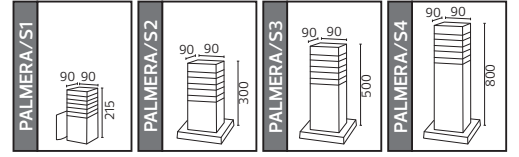

PALMERA/S SERİSİ

Model	Kod	Watt	Fiyat	Koli İçi	Renk	Boyutlar (mm)	Ağırlık (kg)
PALMERA/S1	075-017-0001	Max. 60W	51,66 $	10	SİYAH	53,0x22,0x38,0	9,6
PALMERA/S2	075-017-0002	Max. 60W	62,50 $	10	SİYAH	44,0x30,0x33,0	10,5
PALMERA/S3	075-017-0003	Max. 60W	85,63 $	10	SİYAH	44,0x30,0x53,0	14,5
PALMERA/S4	075-017-0004	Max. 60W	120,28 $	6	SİYAH	44,0x30,0x83,0	12,0

METAL

PALMERA SERİSİ

Model	Kod	Watt	Fiyat	Koli İçi	Renk	Boyutlar (mm)	Ağırlık (kg)
PALMERA-1	075-018-0001	Max. 60W	49,61 $	10	SİYAH	63,0x22,0x38,0	9,0
PALMERA-2	075-018-0002	Max. 60W	50,47 $	10	SİYAH	51,0x34,0x33,0	10,0
PALMERA-3	075-018-0003	Max. 60W	72,59 $	10	SİYAH	51,0x34,0x53,0	14,0
PALMERA-4	075-018-0004	Max. 60W	110,67 $	6	SİYAH	51,0x34,0x83,0	11,8

METAL