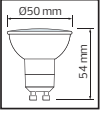

PLUS SERİSİ

F A T G

Model	Kod	Watt	Fiyat	Koli İçi	Lümen	Işık Rengi
PLUS-6	001-002-0006	6 W	1,40 $	100	440 lm	4200K / 6400K
PLUS-8	001-002-0008	8 W	1,57 $	100	610 lm	4200K / 6400K
PLUS-10	001-002-0010	10 W	1,73 $	100	800 lm	4200K / 6400K

47,0x28,5x14,0	KG 4,0
57,0x28,5x14,0	KG 4,0
27,0x26,5x24,5	KG 5,0

CONVEX SERİSİ

F A T G

Model	Kod	Watt	Fiyat	Koli İçi	Lümen	Işık Rengi
CONVEX-6	001-064-0006	6 W	1,57 $	100	480 lm	4200K / 6400K
CONVEX-8	001-064-0008	8 W	2,10 $	100	740 lm	4200K / 6400K
CONVEX-10	001-064-0010	10 W	2,27 $	100	820 lm	4200K / 6400K

29,0x57,0x14,0	KG 4,0
29,0x57,0x14,0	KG 4,0
29,0x57,0x14,0	KG 4,0

LENSLİ

DİMLİ

VISION

G A T G

Model	Kod	Watt	Fiyat	Koli İçi	Lümen	Işık Rengi
VISION-6	001-022-0006	6 W	2,73 $	100	390 lm	4200K / 6400K

29,0x57,0x14,0	KG 5,0

LENSLİ

FONIX SERİSİ

F A T G

Model	Kod	Watt	Fiyat	Koli İçi	Lümen	Işık Rengi
FONIX-6	001-001-0006	6 W	1,55 $	100	440 lm	4200K / 6400K
FONIX-8	001-001-0008	8 W	1,92 $	100	610 lm	4200K / 6400K

27,0x52,5x13,5	KG 3,3
27,0x52,5x13,5	KG 3,3