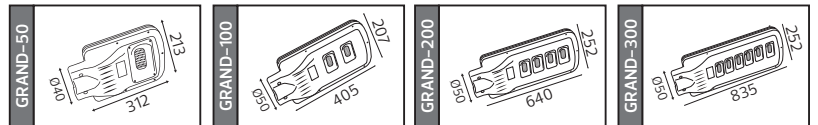

SOLAR

COMPACT SERİSİ

Model	Kod	Watt	Fiyat	Koli İçi	Lümen	Renk	Işık Rengi
COMPACT-20	074-010-0020	20 W	34,85 $	10	230 lm	SİYAH	6400K
COMPACT-30	074-010-0030	30 W	41,81 $	8	300 lm	SİYAH	6400K

52,5x41,5x45,0	KG 18,0
48,0x39,5x39,0	KG 18,5
45,0x39,5x39,0	KG 20,0

SOLAR

GRAND SERİSİ

Model	Kod	Watt	Fiyat	Koli İçi	Lümen	Renk	Işık Rengi
GRAND-50	074-009-0050	50 W	45,69 $	10	826 lm	SİYAH	6400K
GRAND-100	074-009-0100	100 W	56,36 $	10	984 lm	SİYAH	6400K
GRAND-200	074-009-0200	200 W	99,52 $	5	1198 lm	SİYAH	6400K
GRAND-300	074-009-0300	300 W	144,16 $	3	1567 lm	SİYAH	6400K

65,0x22,5x33,0	KG 31,9
42,0x34,0x43,0	KG 18,7
65,5x43,0x27,0	KG 13,2
87,0x26,0x27,0	KG 3,8