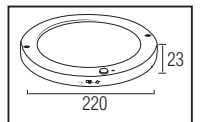

SIENNA SERİSİ

Model	Kod	Watt	Fiyat	Koli İçi	Lümen	Renk	Işık Rengi
SIENNA-18	016-083-0018	18 W	7,00 $	40	1850 lm	BEYAZ	3000K / 7000K
SIENNA-18	016-083-0018	18 W	7,00 $	40	1850 lm	SİYAH	3000K / 7000K
SIENNA-24	016-083-0024	24 W	10,06 $	30	2500 lm	BEYAZ	3000K / 7000K
SIENNA-24	016-083-0024	24 W	10,06 $	30	2500 lm	SİYAH	3000K / 7000K
SIENNA-36	016-083-0036	36 W	16,10 $	20	3960 lm	BEYAZ	3000K / 7000K
SIENNA-36	016-083-0036	36 W	16,10 $	20	3960 lm	SİYAH	3000K / 7000K

74,0x20,5x38,0	KG 6,2
74,0x20,5x38,0	KG 4,5
69,0x19,5x47,0	KG 4,5
69,0x19,5x47,0	KG 9,1
61,0x19,5x62,0	KG 11,0
61,0x19,5x62,0	KG 11,0

SELENA SERİSİ

Model	Kod	Watt	Fiyat	Koli İçi	Lümen	Renk	Işık Rengi
SELENA-18	016-084-0018	18 W	7,97 $	40	1850 lm	BEYAZ	3000K / 7000K
SELENA-18	016-084-0018	18 W	7,97 $	40	1850 lm	SİYAH	3000K / 7000K
SELENA-24	016-084-0024	24 W	10,48 $	30	2500 lm	BEYAZ	3000K / 7000K
SELENA-24	016-084-0024	24 W	10,48 $	30	2500 lm	SİYAH	3000K / 7000K
SELENA-36	016-084-0036	36 W	18,28 $	20	3960 lm	BEYAZ	3000K / 7000K
SELENA-36	016-084-0036	36 W	18,28 $	20	3960 lm	SİYAH	3000K / 7000K

74,0x20,5x38,0	KG 6,2
74,0x20,5x38,0	KG 4,5
69,0x19,5x47,0	KG 4,5
69,0x19,5x47,0	KG 9,1
61,0x19,5x62,0	KG 11,0
61,0x19,5x62,0	KG 11,0

MARTHA SERİSİ

Model	Kod	Watt	Fiyat	Koli İçi	Lümen	Renk	Işık Rengi
MARTHA-18	016-060-0018	18 W	21,52 $	20	1830 lm	BEYAZ	6400K
MARTHA-18	016-060-0018	18 W	21,52 $	20	1830 lm	SİYAH	6400K

34,5x48,5x26,5	KG 10,3
34,5x48,5x26,5	KG 10,3