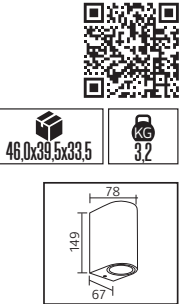

SALKIM

Model	Kod	Watt	Fiyat	Koli İçi	Lümen	Renk	Işık Rengi
SALKIM	076-008-0006	6 W	37,43 $	16	380 lm	SİYAH	4200K

METAL

SELVI

Model	Kod	Watt	Fiyat	Koli İçi	Lümen	Renk	Işık Rengi
SELVI	076-007-0006	6 W	32,70 $	24	380 lm	SİYAH	4200K

METAL

MAMBA

YENİ ÜRÜN

Model	Kod	Watt	Fiyat	Koli İçi	Renk
MAMBA	076-066-0001	Max. 2x35W	9,07 $	50	SİYAH

PLASTİK

MAMBA-SQ

YENİ ÜRÜN

Model	Kod	Watt	Fiyat	Koli İçi	Renk
MAMBA-SQ	076-067-0001	Max. 2x35W	9,19 $	50	SİYAH

PLASTİK

WINDSOR

YENİ ÜRÜN

Model	Kod	Watt	Fiyat	Koli İçi	Lümen	Renk	Işık Rengi
WINDSOR-6	076-051-0006	6 W	7,97 $	50	420 lm	SİYAH	4200K

PLASTİK