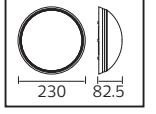

UFO ERCİYES

Model	Kod	Watt	Fiyat	Koli İçi	Renk
UFO ERCİYES	400-004-101	Max. 15 W	92,25 TL	40	BEYAZ
UFO ERCİYES	400-204-101	Max. 15 W	123,35 TL	40	GÜMÜŞ
UFO ERCİYES	400-214-101	Max. 15 W	123,35 TL	40	FÜME
UFO ERCİYES	400-224-101	Max. 15 W	123,35 TL	40	KAYIN
UFO ERCİYES	400-234-101	Max. 15 W	123,35 TL	40	CEVİZ