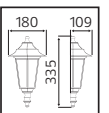

BEGONYA-1

Model	Kod	Watt	Fiyat	Koli İçi	Renk
BEGONYA-1	400-010-116	Max. 40W	249,00 TL	12	SİYAH
BEGONYA-1	400-020-116	Max. 40W	249,00 TL	12	BEYAZ

PLASTİK

BEGONYA-2

Model	Kod	Watt	Fiyat	Koli İçi	Renk
BEGONYA-2	400-010-117	Max. 40W	249,00 TL	12	SİYAH
BEGONYA-2	400-020-117	Max. 40W	249,00 TL	12	BEYAZ

PLASTİK

BEGONYA-3

Model	Kod	Watt	Fiyat	Koli İçi	Renk
BEGONYA-3	400-010-118	Max. 40W	260,00 TL	12	SİYAH
BEGONYA-3	400-020-118	Max. 40W	260,00 TL	12	BEYAZ

PLASTİK

BEGONYA-4

Model	Kod	Watt	Fiyat	Koli İçi	Renk
BEGONYA-4	400-010-120	Max. 40W	210,00 TL	20	SİYAH
BEGONYA-4	400-020-120	Max. 40W	210,00 TL	20	BEYAZ

PLASTİK