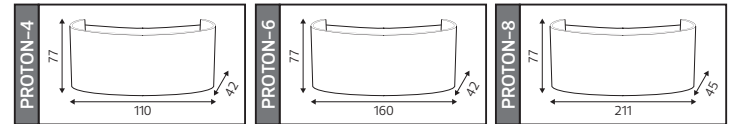

PLASTİK

ETNA

YENİ ÜRÜN

Model	Kod	Watt	Fiyat	Koli İçi	Lümen	Renk	Işık Rengi
ETNA-4	076-094-0004	4 W	7,35 $	50	280 lm	SIYAH	4200K

47,5x32,5x20,5	KG 24,0