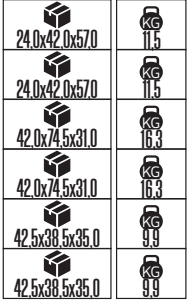

SANDRA SERİSİ

Model	Kod	Watt	Fiyat	Koli İçi	Lümen	Renk	Işık Rengi
SANDRA-5	016-043-0005	5 W	13,80 $	50	430 lm	BEYAZ	4200K
SANDRA-5	016-043-0005	5 W	13,80 $	50	430 lm	SİYAH	4200K
SANDRA-10	016-043-0010	10 W	17,94 $	50	950 lm	BEYAZ	4200K
SANDRA-10	016-043-0010	10 W	17,94 $	50	950 lm	SİYAH	4200K
SANDRA-15	016-043-0015	15 W	28,30 $	20	1500 lm	BEYAZ	4200K
SANDRA-15	016-043-0015	15 W	28,30 $	20	1500 lm	SİYAH	4200K