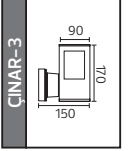

ÇINAR SERİSİ

Model	Kod	Watt	Fiyat	Koli İçi	Renk
ÇINAR-1	400-010-134	Max. 60W	251,36 TL	12	SİYAH
ÇINAR-2	400-010-135	Max. 60W	331,00 TL	8	SİYAH

46,0x46,0x61,0

5,3

46,0x46,0x52,0

5,6