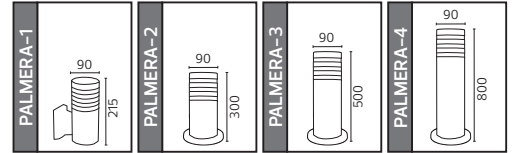

PALMERA/S SERİSİ

Model	Kod	Watt	Fiyat	Koli İçi	Renk	Boyutlar (mm)	Ağırlık (kg)
PALMERA/S1	075-017-0001	Max. 60W	51,66 $	10	SİYAH	53,0x22,0x38,0	9,6
PALMERA/S2	075-017-0002	Max. 60W	62,50 $	10	SİYAH	44,0x30,0x33,0	10,5
PALMERA/S3	075-017-0003	Max. 60W	85,63 $	10	SİYAH	44,0x30,0x53,0	14,5
PALMERA/S4	075-017-0004	Max. 60W	120,28 $	6	SİYAH	44,0x30,0x83,0	12,0

METAL

PALMERA SERİSİ

Model	Kod	Watt	Fiyat	Koli İçi	Renk	Boyutlar (mm)	Ağırlık (kg)
PALMERA-1	075-018-0001	Max. 60W	49,61 $	10	SİYAH	63,0x22,0x38,0	9,0
PALMERA-2	075-018-0002	Max. 60W	50,47 $	10	SİYAH	51,0x34,0x33,0	10,0
PALMERA-3	075-018-0003	Max. 60W	72,59 $	10	SİYAH	51,0x34,0x53,0	14,0
PALMERA-4	075-018-0004	Max. 60W	110,67 $	6	SİYAH	51,0x34,0x83,0	11,8

METAL