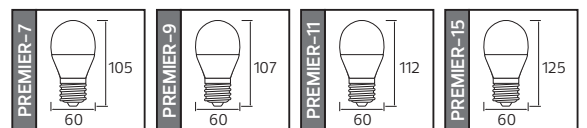

Made in **Türkiye**

LINEAR
CIRCUIT

EKOLA SERİSİ

YENİ ÜRÜN

F A G

Model	Kod	Watt	Fiyat	Koli İçi	Lümen	Işık Rengi
EKOLA-7	001-006-2007	7W	0,93 $	100	850 lm	2700K / 6400K
EKOLA-9	001-006-2009	9W	0,98 $	100	1000 lm	2700K / 6400K
EKOLA-11	001-006-2011	11W	1,10 $	100	1150 lm	2700K / 6400K
EKOLA-15	001-006-2015	15W	1,17 $	100	1500 lm	2700K / 6400K

58,0x29,0x22,0	4,05
62,0x32,0x23,0	4,25
62,0x32,0x25,0	4,40
62,0x32,0x27,0	4,52

Made in **Türkiye**

DOB
CIRCUIT

PREMIER SERİSİ

YENİ ÜRÜN

F A G

Model	Kod	Watt	Fiyat	Koli İçi	Lümen	Işık Rengi
PREMIER-7	001-006-0007	7W	1,24 $	100	850 lm	2700K/4200K/6400K
PREMIER-9	001-006-0009	9W	1,33 $	100	1000 lm	2700K/4200K/6400K
PREMIER-11	001-006-0011	11W	1,43 $	100	1150 lm	2700K/4200K/6400K
PREMIER-15	001-006-0015	15W	1,52 $	100	1500 lm	2700K/4200K/6400K

58,0x29,0x22,0	4,05
62,0x32,0x23,0	4,25
62,0x32,0x25,0	4,40
62,0x32,0x27,0	4,52