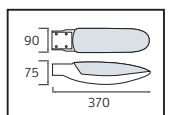

ORLANDO SERİSİ

Model	Kod	Watt	Fiyat	Koli İçi	Lümen	Renk	Işık Rengi
ORLANDO-30	074-005-0030	30 W	36,68 $	15	3300 lm	SİYAH	6400K
ORLANDO-50	074-005-0050	50 W	49,00 $	10	5560 lm	SİYAH	6400K
ORLANDO-100	074-005-0100	100 W	110,31 $	4	11300 lm	SİYAH	6400K
ORLANDO-150	074-005-0150	150 W	162,64 $	3	17050 lm	SİYAH	6400K
ORLANDO-200	074-005-0200	200 W	215,41 $	2	22800 lm	SİYAH	6400K

34,5x42,5x39,0	KG 12,9
43,0x34,5x37,0	KG 11,7
65,5x39,0x25,0	KG 12,1
34,5x72,5x28,5	KG 12,8
25,5x77,5x31,0	KG 10,4

KOWLOON

Model	Kod	Watt	Fiyat	Koli İçi	Lümen	Renk	Işık Rengi
KOWLOON	074-003-0026	26 W	113,87 $	10	2250 lm	GRİ	6400K

50,0x38,0x21,0	KG 12,1