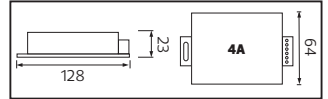

RGB KONTROL CİHAZI 4A

Model	Kod	Fiyat	Watt	28x35	50x50	Koli İçi
4A	100-002-0144	26,96 $	144 W	30m	10m	80