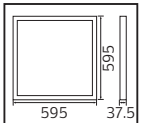

AZER SERİSİ

YENİ ÜRÜN

Model	Kod	Watt	Fiyat	Koli İçi	Renk
AZER-1	015-039-0001	Max. 50W	8,80 $	100	SİYAH-BEYAZ
AZER-1	015-039-0001	Max. 50W	8,80 $	100	BEYAZ
AZER-2	015-040-0001	Max. 50W	10,19 $	100	SİYAH-BEYAZ
AZER-2	015-040-0001	Max. 50W	10,19 $	100	BEYAZ
AZER-3	015-041-0001	Max. 50W	10,19 $	100	SİYAH-BEYAZ
AZER-3	015-041-0001	Max. 50W	10,19 $	100	BEYAZ

55,0x47,0x23,0	4,35
55,0x47,0x23,0	2,9
55,0x47,0x23,0	4,65
55,0x47,0x23,0	3,1
55,0x47,0x23,0	4,95
55,0x47,0x23,0	3,3

PLAZMA

Model	Kod	Watt	Fiyat	Koli İçi	Lümen	Renk	Işık Rengi
PLAZMA-40	056-009-0040	40 W	14,30 $	10	4265 lm	BEYAZ	4200K / 6400K

62,0x365x61,5	12,5

BACKLIGHT