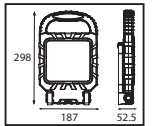

KATLANABİLİR