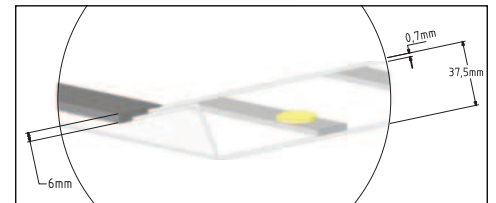

AZER SERİSİ

YENİ ÜRÜN

Model	Kod	Watt	Fiyat	Koli İçi	Renk
AZER-1	015-039-0001	Max. 50W	8,80 $	100	SİYAH-BEYAZ
AZER-1	015-039-0001	Max. 50W	8,80 $	100	BEYAZ
AZER-2	015-040-0001	Max. 50W	10,19 $	100	SİYAH-BEYAZ
AZER-2	015-040-0001	Max. 50W	10,19 $	100	BEYAZ
AZER-3	015-041-0001	Max. 50W	10,19 $	100	SİYAH-BEYAZ
AZER-3	015-041-0001	Max. 50W	10,19 $	100	BEYAZ

55,0x47,0x23,0	4,35
55,0x47,0x23,0	2,9
55,0x47,0x23,0	4,65
55,0x47,0x23,0	3,1
55,0x47,0x23,0	4,95
55,0x47,0x23,0	3,3

PLAZMA

Model	Kod	Watt	Fiyat	Koli İçi	Lümen	Renk	Işık Rengi
PLAZMA-40	056-009-0040	40 W	14,30 $	10	4265 lm	BEYAZ	4200K / 6400K

62,0x365x61,5	12,5

BACKLIGHT