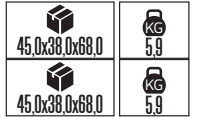

BEGONYA-1

Model	Kod	Watt	Fiyat	Koli İçi	Renk
BEGONYA-1	400-010-116	Max. 40W	249,00 TL	12	SİYAH
BEGONYA-1	400-020-116	Max. 40W	249,00 TL	12	BEYAZ

PLASTİK

BEGONYA-2

Model	Kod	Watt	Fiyat	Koli İçi	Renk
BEGONYA-2	400-010-117	Max. 40W	249,00 TL	12	SİYAH
BEGONYA-2	400-020-117	Max. 40W	249,00 TL	12	BEYAZ

PLASTİK

BEGONYA-3

Model	Kod	Watt	Fiyat	Koli İçi	Renk
BEGONYA-3	400-010-118	Max. 40W	260,00 TL	12	SİYAH
BEGONYA-3	400-020-118	Max. 40W	260,00 TL	12	BEYAZ

PLASTİK

BEGONYA-4

Model	Kod	Watt	Fiyat	Koli İçi	Renk
BEGONYA-4	400-010-120	Max. 40W	210,00 TL	20	SİYAH
BEGONYA-4	400-020-120	Max. 40W	210,00 TL	20	BEYAZ

PLASTİK