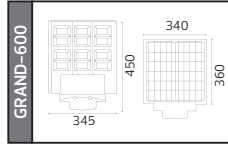

65,0x22,5x33,0	KG 31,9
42,0x34,0x43,0	KG 18,7
65,5x43,0x27,0	KG 13,2
87,0x26,0x27,0	KG 3,8

SOLAR

GRAND XL SERİSİ

YENİ ÜRÜN

Kod	Model	Watt	Fiyat	Koli İçi	Lümen	Renk	Işık Rengi		
074-009-0600	GRAND XL 600	600 W	155,00 \$	5	2092 lm	SİYAH	6400K	43,0x36,0x47,0	KG 4,1
074-009-0900	GRAND XL 900	900 W	161,44 \$	4	2668 lm	SİYAH	6400K	62,5x35,0x37,0	KG 4,3
074-009-1200	GRAND XL1200	1200 W	182,91 \$	4	3066 lm	SİYAH	6400K	70,0x35,0x37,0	KG 6,6