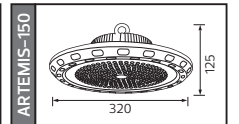

ARTEMIS SERİSİ

Model	Kod	Watt	Fiyat	Koli İçi	Lümen	Renk	Işık Rengi		
ARTEMIS-100	063-003-0100	100 W	97,36 $	6	11400 lm	SİYAH	6400K	56,5x28,5x41,5	KG 8,0
ARTEMIS-150	063-003-0150	150 W	173,65 $	1	17150 lm	SİYAH	6400K	33,0x33,0x15,0	KG 1,8