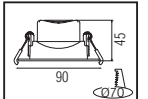

Model	Kod	Watt	Fiyat	Koli İçi	Lümen	Renk	Işık Rengi
AMARA	016-079-0006	6 W	3,82 $	100	480 lm	BEYAZ	2700K / 6400K
AMARA	016-079-0006	6 W	3,82 $	100	480 lm	SİYAH	2700K / 6400K