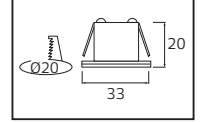

MONICA

Model	Kod	Watt	Fiyat	Koli İçi	Lümen	Renk	Işık Rengi
MONICA	016-003-0001	1W	3,51 $	100	80 lm	SİYAH	4200K
MONICA	016-003-0001	1W	3,51 $	100	80 lm	MAT KROM	4200K