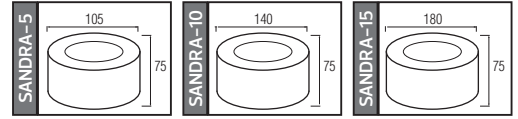

SANDRA SERİSİ

Model	Kod	Watt	Fiyat	Koli İçi	Lümen	Renk	Işık Rengi
SANDRA-5	016-043-0005	5 W	13,80 $	50	430 lm	BEYAZ	4200K
SANDRA-5	016-043-0005	5 W	13,80 $	50	430 lm	SİYAH	4200K
SANDRA-10	016-043-0010	10 W	17,94 $	50	950 lm	BEYAZ	4200K
SANDRA-10	016-043-0010	10 W	17,94 $	50	950 lm	SİYAH	4200K
SANDRA-15	016-043-0015	15 W	28,30 $	20	1500 lm	BEYAZ	4200K
SANDRA-15	016-043-0015	15 W	28,30 $	20	1500 lm	SİYAH	4200K