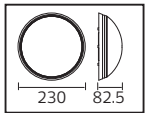

47,0x47,0x35,0	KG 11,0
47,0x47,0x35,0	KG 11,0
47,0x47,0x35,0	KG 11,0
47,0x47,0x35,0	KG 11,0
47,0x47,0x35,0	KG 11,0