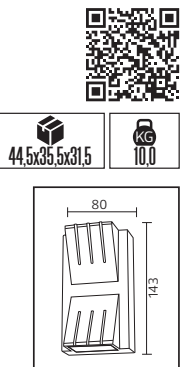

SALKIM

Model	Kod	Watt	Fiyat	Koli İçi	Lümen	Renk	Işık Rengi
SALKIM	076-008-0006	6 W	37,43 $	16	380 lm	SİYAH	4200K

METAL

SELVI

Model	Kod	Watt	Fiyat	Koli İçi	Lümen	Renk	Işık Rengi
SELVI	076-007-0006	6 W	32,70 $	24	380 lm	SİYAH	4200K

METAL

MAMBA

YENİ ÜRÜN

Model	Kod	Watt	Fiyat	Koli İçi	Renk
MAMBA	076-066-0001	Max. 2x35W	9,07 $	50	SİYAH

PLASTİK

MAMBA-SQ

YENİ ÜRÜN

Model	Kod	Watt	Fiyat	Koli İçi	Renk
MAMBA-SQ	076-067-0001	Max. 2x35W	9,19 $	50	SİYAH

PLASTİK

WINDSOR

YENİ ÜRÜN

Model	Kod	Watt	Fiyat	Koli İçi	Lümen	Renk	Işık Rengi
WINDSOR-6	076-051-0006	6 W	7,97 $	50	420 lm	SİYAH	4200K

PLASTİK