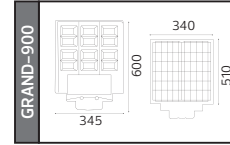

65,0x22,5x33,0	KG 31,9
42,0x34,0x43,0	KG 18,7
65,5x43,0x27,0	KG 13,2
87,0x26,0x27,0	KG 3,8

SOLAR

GRAND XL SERİSİ

YENİ ÜRÜN

Kod	Model	Watt	Fiyat	Koli İçi	Lümen	Renk	Işık Rengi		
074-009-0600	GRAND XL 600	600 W	155,00 \$	5	2092 lm	SİYAH	6400K	43,0x36,0x47,0	KG 4,1
074-009-0900	GRAND XL 900	900 W	161,44 \$	4	2668 lm	SİYAH	6400K	62,5x35,0x37,0	KG 4,3
074-009-1200	GRAND XL1200	1200 W	182,91 \$	4	3066 lm	SİYAH	6400K	70,0x35,0x37,0	KG 6,6