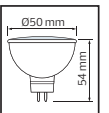

PLUS SERİSİ

F A T G

Model	Kod	Watt	Fiyat	Koli İçi	Lümen	Işık Rengi
PLUS-6	001-002-0006	6 W	1,40 $	100	440 lm	4200K / 6400K
PLUS-8	001-002-0008	8 W	1,57 $	100	610 lm	4200K / 6400K
PLUS-10	001-002-0010	10 W	1,73 $	100	800 lm	4200K / 6400K

47,0x28,5x14,0	KG 4,0
57,0x28,5x14,0	KG 4,0
27,0x26,5x24,5	KG 5,0

CONVEX SERİSİ

F A T G

Model	Kod	Watt	Fiyat	Koli İçi	Lümen	Işık Rengi
CONVEX-6	001-064-0006	6 W	1,57 $	100	480 lm	4200K / 6400K
CONVEX-8	001-064-0008	8 W	2,10 $	100	740 lm	4200K / 6400K
CONVEX-10	001-064-0010	10 W	2,27 $	100	820 lm	4200K / 6400K

29,0x57,0x14,0	KG 4,0
29,0x57,0x14,0	KG 4,0
29,0x57,0x14,0	KG 4,0

LENSLİ

DİMLİ

VISION

G A T G

Model	Kod	Watt	Fiyat	Koli İçi	Lümen	Işık Rengi
VISION-6	001-022-0006	6 W	2,73 $	100	390 lm	4200K / 6400K

29,0x57,0x14,0	KG 5,0

LENSLİ

FONIX SERİSİ

F A T G

Model	Kod	Watt	Fiyat	Koli İçi	Lümen	Işık Rengi
FONIX-6	001-001-0006	6 W	1,55 $	100	440 lm	4200K / 6400K
FONIX-8	001-001-0008	8 W	1,92 $	100	610 lm	4200K / 6400K

27,0x52,5x13,5	KG 3,3
27,0x52,5x13,5	KG 3,3