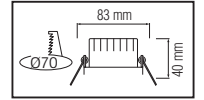

Model	Kod	Watt	Fiyat	Koli İçi	Lümen	Renk	Işık Rengi
LILYA-5	016-009-0005	5 W	4,39 $	100	335 lm	MAT KROM	2700K / 6400K
LILYA-5	016-009-0005	5 W	4,39 $	100	335 lm	WHITE	2700K / 6400K