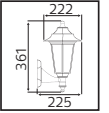

BEGONYA-1

Model	Kod	Watt	Fiyat	Koli İçi	Renk
BEGONYA-1	400-010-116	Max. 40W	249,00 TL	12	SİYAH
BEGONYA-1	400-020-116	Max. 40W	249,00 TL	12	BEYAZ

PLASTİK

BEGONYA-2

Model	Kod	Watt	Fiyat	Koli İçi	Renk
BEGONYA-2	400-010-117	Max. 40W	249,00 TL	12	SİYAH
BEGONYA-2	400-020-117	Max. 40W	249,00 TL	12	BEYAZ

PLASTİK

BEGONYA-3

Model	Kod	Watt	Fiyat	Koli İçi	Renk
BEGONYA-3	400-010-118	Max. 40W	260,00 TL	12	SİYAH
BEGONYA-3	400-020-118	Max. 40W	260,00 TL	12	BEYAZ

PLASTİK

BEGONYA-4

Model	Kod	Watt	Fiyat	Koli İçi	Renk
BEGONYA-4	400-010-120	Max. 40W	210,00 TL	20	SİYAH
BEGONYA-4	400-020-120	Max. 40W	210,00 TL	20	BEYAZ

PLASTİK