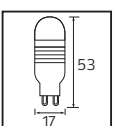

HL 449L

Model	Watt	Fiyat	Koli İçi	Lümen	Işık Rengi
HL 449L	2.5 W	1,60 $	216	80 lm	6400K