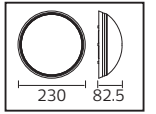

47,0x47,0x35,0	KG 11,0
47,0x47,0x35,0	KG 11,0
47,0x47,0x35,0	KG 11,0
47,0x47,0x35,0	KG 11,0
47,0x47,0x35,0	KG 11,0