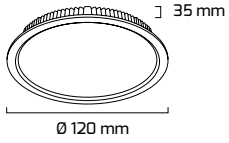

* Backlight

Ø 105 mm

2 YIL GARANTİ

14 WATT

50.000

IP 20

40

CE

Triac Dim

Fiyat:

27,00 $

On - Off

Fiyat:

16,00 $

GY 1773-24

GÜÇ (W)	IŞIK RENGİ	CRI (RA)	IŞIK AKISI (LM)
20 W	3000K	RA>90	2000 LM
20 W	4000K	RA>90	2100 LM
20 W	6500K	RA>90	2200 LM