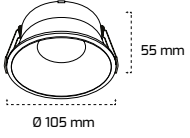

Triac Dim

Fiyat:

34,00 $

On - Off

Fiyat:

23,00 $

GY 1750-14

GÜÇ (W)	IŞIK RENGİ	CRI (RA)	IŞIK AKISI (LM)
14 W	3000K	RA>90	1992 LM
14 W	4000K	RA>90	2022 LM
14 W	5000K	RA>90	2036 LM