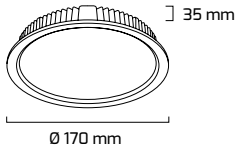

* Backlight

Ø 155 mm

2 YIL GARANTİ

20 WATT

50.000

IP 20

30

CE

Fiyat:

24,50 $

GY 1773-32

GÜÇ (W)	IŞIK RENGİ	CRI (RA)	IŞIK AKISI (LM)
28 W	3000K	RA>90	2800 LM
28 W	4000K	RA>90	2940 LM
28 W	6500K	RA>90	3080 LM