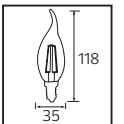

FILAMENT FLAME/DIM

Model	Kod	Watt	Fiyat	Koli İçi	Lümen	Işık Rengi
FILAMENT FLAME-4/DIM	001-014-1004	4 W	4,69 $	100	450 lm	3000K / 6400K
FILAMENT FLAME-6/DIM	001-014-1006	6 W	4,90 $	100	700 lm	3000K / 6400K