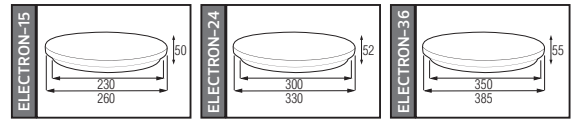

ELECTRON SERİSİ

Model	Kod	Watt	Fiyat	Koli İçi	Lümen	Renk	Işık Rengi
ELECTRON-15	027-010-0015	15 W	15,20 $	20	911 lm	BEYAZ	6400K
ELECTRON-24	027-010-0024	24 W	20,40 $	12	1485 lm	BEYAZ	6400K
ELECTRON-36	027-010-0036	36 W	27,62 $	12	2228 lm	BEYAZ	6400K

51,5x31,0x31,0	KG 6,9
36,5x68,5x35,0	KG 6,8
49,0x38,0x40,0	KG 9,3