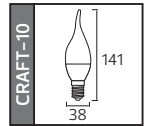

Model	Kod	Watt	Fiyat	Koli İçi	Lümen	Işık Rengi
CRAFT-6	001-004-0006	6 W	1,38 $	100	510 lm	4200K / 6400K
CRAFT-8	001-004-0008	8 W	1,47 $	100	800 lm	4200K / 6400K
CRAFT-10	001-004-0010	10 W	1,65 $	100	1000 lm	4200K / 6400K

ELITE E14 SERİSİ