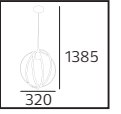

KATLANABİLİR