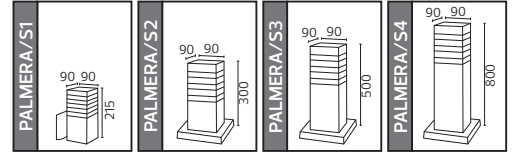

PALMERA/S SERİSİ

Model	Kod	Watt	Fiyat	Koli İçi	Renk	Boyutlar (mm)	Ağırlık (kg)
PALMERA/S1	075-017-0001	Max. 60W	54,83 $	10	SİYAH	53,0x22,0x38,0	9,6
PALMERA/S2	075-017-0002	Max. 60W	66,33 $	10	SİYAH	44,0x30,0x33,0	10,5
PALMERA/S3	075-017-0003	Max. 60W	90,88 $	10	SİYAH	44,0x30,0x53,0	14,5
PALMERA/S4	075-017-0004	Max. 60W	127,65 $	6	SİYAH	44,0x30,0x83,0	12,0

METAL

PALMERA SERİSİ

Model	Kod	Watt	Fiyat	Koli İçi	Renk	Boyutlar (mm)	Ağırlık (kg)
PALMERA-1	075-018-0001	Max. 60W	52,65 $	10	SİYAH	63,0x22,0x38,0	9,0
PALMERA-2	075-018-0002	Max. 60W	53,56 $	10	SİYAH	51,0x34,0x33,0	10,0
PALMERA-3	075-018-0003	Max. 60W	77,00 $	10	SİYAH	51,0x34,0x53,0	14,0
PALMERA-4	075-018-0004	Max. 60W	117,45 $	6	SİYAH	51,0x34,0x83,0	11,8

METAL