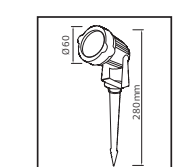

OPTIC-X

YENİ ÜRÜN

Model	Kod	Watt	Fiyat	Koli İçi	Renk
OPTIC-X	075-021-0001	Max. 10 W	8,35 $	50	SIYAH