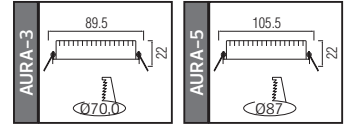

Made in **Türkiye**

AURA SERİSİ

Model	Kod	Watt	Fiyat	Koli İçi	Lümen	Renk	Işık Rengi
AURA-3	016-068-0003	3 W	97,00 TL	200	300 lm	SİYAH	2700K/4200K/6400K
AURA-3	016-068-0003	3 W	92,00 TL	200	300 lm	BEYAZ	2700K/4200K/6400K
AURA-5	016-068-0005	5 W	105,00 TL	200	500 lm	SİYAH	2700K/4200K/6400K
AURA-5	016-068-0005	5 W	105,00 TL	200	500 lm	BEYAZ	2700K/4200K/6400K

28.5x47.0x51.0	KG 12.8
28.5x47.0x51.0	KG 12.8
26.0x63.5x51.0	KG 15.2
26.0x63.5x51.0	KG 15.2

BACKLIGHT

ABS

Made in **Türkiye**

AURA PRİZMA

YENİ ÜRÜN

Model	Kod	Watt	Fiyat	Koli İçi	Lümen	Renk	Işık Rengi
AURA-12	016-068-0012	12 W	148,00 TL	40	1200 lm	SİYAH	2700K/4200K/6400K
AURA-12	016-068-0012	12 W	148,00 TL	40	1200 lm	BEYAZ	2700K/4200K/6400K
AURA-18	016-068-0018	18 W	205,00 TL	40	1800 lm	SİYAH	2700K/4200K/6400K
AURA-18	016-068-0018	18 W	205,00 TL	40	1800 lm	BEYAZ	2700K/4200K/6400K

43.5x40.0x41.0	KG 7.4
43.5x40.0x41.0	KG 7.4
50.5x43.0x51.0	KG 10.2
50.5x43.0x51.0	KG 10.2

BACKLIGHT

ABS