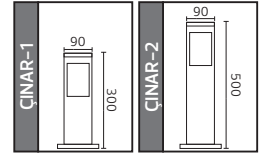

ÇINAR-1

ÇINAR-2