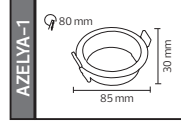

AZELYA SERİSİ

Model	Kod	Watt	Fiyat	Koli İçi	Renk
AZELYA-1	015-048-0001	Max. 10W	1,81$	200	SİYAH
AZELYA-2	015-048-0002	Max. 10W	2,02 $	200	SİYAH
AZELYA-3	015-048-0003	Max. 2x10W	3,93 $	120	SİYAH

50,0x37,0x40,0	8,5
52,0x37,0x50,0	10,2
50,0x37,0x39,0	11,0

AZELYA SERİSİ

Model	Kod	Watt	Fiyat	Koli İçi	Renk
AZELYA-1	015-048-0001	Max. 10W	1,81$	200	BEYAZ
AZELYA-2	015-048-0002	Max. 10W	2,02 $	200	BEYAZ
AZELYA-3	015-048-0003	Max. 2x10W	3,93 $	120	BEYAZ

50,0x37,0x40,0	8,5
52,0x37,0x50,0	10,2
50,0x37,0x39,0	11,0

AZELYA SERİSİ

Model	Kod	Watt	Fiyat	Koli İçi	Renk
AZELYA-1	015-048-0001	Max. 10W	1,81$	200	SİYAH-BEYAZ
AZELYA-2	015-048-0002	Max. 10W	2,02 $	200	SİYAH-BEYAZ
AZELYA-3	015-048-0003	Max. 2x10W	3,93 $	120	SİYAH-BEYAZ

50,0x37,0x40,0	8,5
52,0x37,0x50,0	10,2
50,0x37,0x39,0	11,0