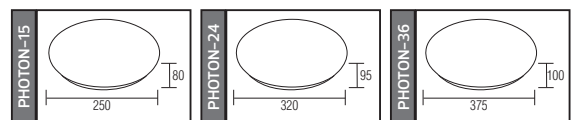

PHOTON SERİSİ

Model	Kod	Watt	Fiyat	Koli İçi	Lümen	Renk	Işık Rengi
PHOTON-15	027-005-0015	15 W	15,24 $	20	911 lm	BEYAZ	6400K
PHOTON-24	027-005-0024	24 W	20,48 $	12	1485 lm	BEYAZ	6400K
PHOTON-36	027-005-0036	36 W	27,69 $	12	2228 lm	BEYAZ	6400K

43,5x54,0x54,5	KG 7,1
68,5x62,0x35,0	KG 7,4
78,5x65,0x40,0	KG 9,9