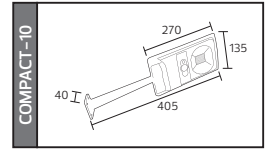

39.0x33.0x32.4	33.8
4.9.3x35.8x40.7	47.4
53.0x42.0x34.5	50.0

PROPORT

Model	Kod	Watt	Fiyat	Koli İçi	Lümen	Işık Rengi
PROPORT-45	068-015-0045	45 W	81,15 \$	4	4900 lm	6400K

SOLAR

COMPACT SERİSİ

Model	Kod	Watt	Fiyat	Koli İçi	Lümen	Renk	Işık Rengi	52,5x41,5x45,0	18,0
COMPACT-20	074-010-0020	20 W	36,98 \$	10	230 lm	SİYAH	6400K		