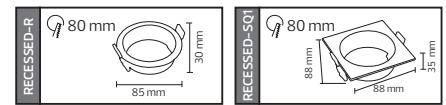

RECESSED

Model	Kod	Fiyat	Renk	Koli İçi
RECESSED-R	015-042-0001	1,23 $	BEYAZ/SİYAH	100
RECESSED-SQ1	015-043-0001	2,13 $	BEYAZ/SİYAH	100

39,5x38,0x43,0	KG 12,0
52,0x22,0x40,0	KG 8,5