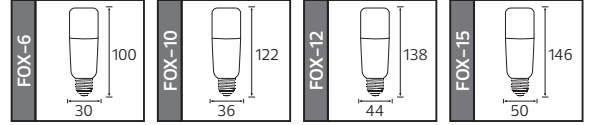

FOX SERİSİ

Model	Kod	Watt	Fiyat	Koli İçi	Lümen	Işık Rengi		
FOX-6	001-069-0006	6 W	3,16 $	100	510 lm	6400K	34,0x18,0x22,0	KG 3,2
FOX-10	001-069-0010	10 W	3,80 $	100	850 lm	6400K	40,0x21,0x23,0	KG 4,2
FOX-12	001-069-0012	12 W	5,00 $	100	1050 lm	6400K	48,0x25,0x30,0	KG 6,5
FOX-15	001-069-0015	15 W	5,59 $	100	1350 lm	6400K	54,0x28,0x31,0	KG 7,4