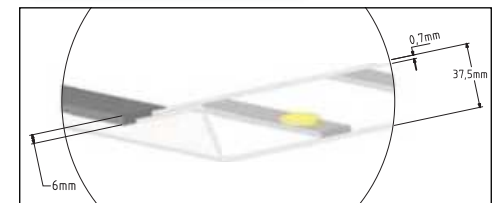

AZER SERİSİ

YENİ ÜRÜN

Model	Kod	Watt	Fiyat	Koli İçi	Renk
AZER-1	015-039-0001	Max. 50W	9,34 $	100	SİYAH-BEYAZ
AZER-1	015-039-0001	Max. 50W	9,34 $	100	BEYAZ
AZER-2	015-040-0001	Max. 50W	10,82 $	100	SİYAH-BEYAZ
AZER-2	015-040-0001	Max. 50W	10,82 $	100	BEYAZ
AZER-3	015-041-0001	Max. 50W	10,82 $	100	SİYAH-BEYAZ
AZER-3	015-041-0001	Max. 50W	10,82 $	100	BEYAZ

55,0x47,0x23,0	KG 4,35
55,0x47,0x23,0	KG 2,9
55,0x47,0x23,0	KG 4,65
55,0x47,0x23,0	KG 3,1
55,0x47,0x23,0	KG 4,95
55,0x47,0x23,0	KG 3,3

PLAZMA

Model	Kod	Watt	Fiyat	Koli İçi	Lümen	Renk	Işık Rengi
PLAZMA-40	056-009-0040	40 W	15,04 $	10	4265 lm	BEYAZ	4200K / 6400K

BACKLIGHT

62,0x36,5x61,5	KG 12,5