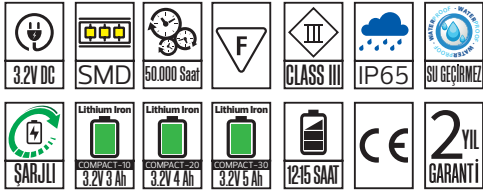

39.0x33.0x32.4	33.8
4.9.3x35.8x40.7	47.4
53.0x42.0x34.5	50.0

PROPORT

Model	Kod	Watt	Fiyat	Koli İçi	Lümen	Işık Rengi
PROPORT-45	068-015-0045	45 W	81,15 \$	4	4900 lm	6400K

SOLAR

COMPACT SERİSİ

Model	Kod	Watt	Fiyat	Koli İçi	Lümen	Renk	Işık Rengi	52,5x41,5x45,0	18,0
COMPACT-20	074-010-0020	20 W	36,98 \$	10	230 lm	SİYAH	6400K		