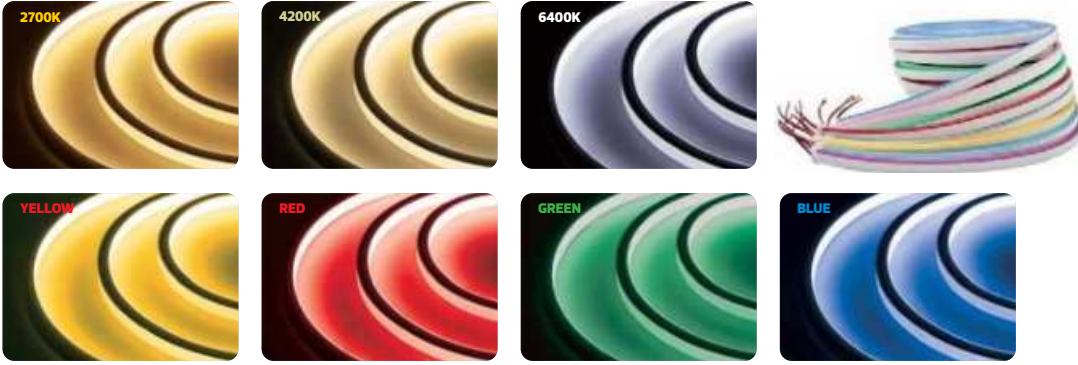

NEOLED SLIM 12V 5 MT

YENİ ÜRÜN

Model	Kod	Fiyat (1m)	Watt	Lümen	Koli İçi	LED Sayısı	ÇİP Ölçüsü	Renk		
NEOLED/SLIM	081-010-0033	2,88 $	8W/m	850 Lm/m	20	120 LED	28x35	2700K	36.0x22.5x25.0	KG 72
NEOLED/SLIM	081-010-0033	2,88 $	8W/m	850 Lm/m	20	120 LED	28x35	4200K	36.0x22.5x25.0	KG 72
NEOLED/SLIM	081-010-0033	2,88 $	8W/m	850 Lm/m	20	120 LED	28x35	6400K	36.0x22.5x25.0	KG 72
NEOLED/SLIM	081-010-0033	2,88 $	8W/m	850 Lm/m	20	120 LED	28x35	KIRMIZI	36.0x22.5x25.0	KG 72
NEOLED/SLIM	081-010-0033	2,88 $	8W/m	850 Lm/m	20	120 LED	28x35	YEŞİL	36.0x22.5x25.0	KG 72
NEOLED/SLIM	081-010-0033	2,88 $	8W/m	850 Lm/m	20	120 LED	28x35	MAVİ	36.0x22.5x25.0	KG 72
NEOLED/SLIM	081-010-0033	2,88 $	8W/m	850 Lm/m	20	120 LED	28x35	AMBER	36.0x22.5x25.0	KG 72

5 mm

12V DC

DIŞ MEKAN

NEOLED SLIM / RGB 12V 5 MT

YENİ ÜRÜN

Model	Kod	Fiyat (1m)	Watt	Koli İçi	LED Sayısı	ÇİP Ölçüsü	Renk		
NEOLED/SLIM	081-010-0034	5,66 $	10W/m	20	120 LED	28x35	RGB	36.0x22.5x25.0	KG 69

5 mm

12V DC

DIŞ MEKAN