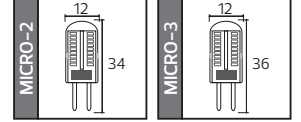

Model	Kod	Watt	Fiyat	Koli İçi	Lümen	Işık Rengi
MICRO-2	001-010-0002	1.5 W	1,73 $	200	90 lm	2700K / 6400K
MICRO-3	001-010-0003	3 W	2,91 $	200	160 lm	2700K / 6400K

PIKO SERİSİ