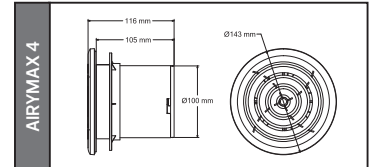

AIRYMAX FAN 100 m³

YENİ ÜRÜN

Model	Kod	Watt	Fiyat	Koli İçi	Devir	Hava Akımı	Renk
AIRYMAX 2	502-000-100	12 W	406,00 TL	24	2450 rpm	100 m³/h	BEYAZ
AIRYMAX 3	502-100-000	12 W	406,00 TL	18	2450 rpm	100 m³/h	BEYAZ
AIRYMAX 4	502-200-100	12 W	406,00 TL	18	2450 rpm	100 m³/h	BEYAZ

30,0x43,5x42,0

9,0

29,0x44,0x35,5

8,85

29,0x44,0x35,5

8,85