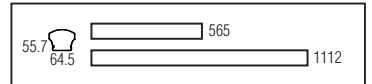

Made in **Türkiye**

PROLINE SERİSİ

Model	Kod	Watt	Fiyat	Koli İçi	Lümen	Renk	Işık Rengi
PROLINE-20	400-001-130	20 W	502 TL	10	2050 lm	BEYAZ	4200K
PROLINE-20	400-002-130	20 W	502 TL	10	2050 lm	BEYAZ	6400K
PROLINE-40	400-001-131	40 W	806 TL	10	4270 lm	BEYAZ	4200K
PROLINE-40	400-002-131	40 W	806 TL	10	4270 lm	BEYAZ	6400K

60,0x31,0x16,5	KG 3,4
60,0x31,0x16,5	KG 3,4
116,0x31,0x16,5	KG 6,1
116,0x31,0x16,5	KG 6,1

INNOVA SERİSİ

Model	Kod	Watt	Fiyat	Koli İçi	Lümen	Renk	Işık Rengi
INNOVA5-40	019-034-0040	40 W	80 $	10	4280 lm	BEYAZ	4000K
INNOVA5-40	019-034-0040	40 W	80 $	10	4280 lm	SİYAH	4000K

29,0x127,5x19,5	KG 18,6
29,0x127,5x19,5	KG 18,6