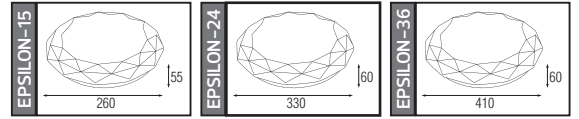

EPSILON SERİSİ

Model	Kod	Watt	Fiyat	Koli İçi	Lümen	Renk	Işık Rengi
EPSILON-15	027-004-0015	15 W	16,04 $	20	1125 lm	BEYAZ	6400K
EPSILON-24	027-004-0024	24 W	21,39 $	12	1800 lm	BEYAZ	6400K
EPSILON-36	027-004-0036	36 W	28,83 $	12	2700 lm	BEYAZ	6400K

55,0x56,0x36,0	KG 7,1
67,0x34,0x45,0	KG 6,9
76,0x38,0x48,0	KG 8,6