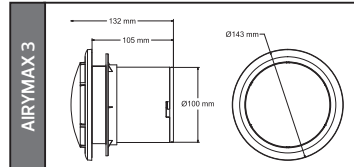

AIRYMAX FAN 100 m³

YENİ ÜRÜN

Model	Kod	Watt	Fiyat	Koli İçi	Devir	Hava Akımı	Renk
AIRYMAX 2	502-000-100	12 W	406,00 TL	24	2450 rpm	100 m³/h	BEYAZ
AIRYMAX 3	502-100-000	12 W	406,00 TL	18	2450 rpm	100 m³/h	BEYAZ
AIRYMAX 4	502-200-100	12 W	406,00 TL	18	2450 rpm	100 m³/h	BEYAZ

30,0x43,5x42,0

9,0

29,0x44,0x35,5

8,85

29,0x44,0x35,5

8,85