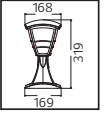

YONCA-1

Model	Kod	Watt	Fiyat	Koli İçi	Renk
YONCA-1	400-010-132	Max. 40W	292,50 TL	18	SİYAH
YONCA-1	400-020-132	Max. 40W	292,50 TL	18	BEYAZ

PLASTİK

YONCA-2

Model	Kod	Watt	Fiyat	Koli İçi	Renk
YONCA-2	400-010-133	Max. 40W	292,50 TL	18	SİYAH
YONCA-2	400-020-133	Max. 40W	292,50 TL	18	BEYAZ

PLASTİK