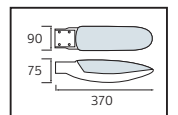

ORLANDO SERİSİ

Model	Kod	Watt	Fiyat	Koli İçi	Lümen	Renk	Işık Rengi
ORLANDO-30	074-005-0030	30 W	29,19 $	15	3300 lm	SİYAH	6400K
ORLANDO-50	074-005-0050	50 W	39,04 $	10	5560 lm	SİYAH	6400K
ORLANDO-100	074-005-0100	100 W	87,80 $	4	11300 lm	SİYAH	6400K
ORLANDO-150	074-005-0150	150 W	129,45 $	3	17050 lm	SİYAH	6400K
ORLANDO-200	074-005-0200	200 W	171,46 $	2	22800 lm	SİYAH	6400K

34,5x42,5x39,0	12,9
43,0x34,5x37,0	11,7
65,5x39,0x25,0	12,1
34,5x72,5x28,5	12,8
25,5x77,5x31,0	10,4

KOWLOON

Model	Kod	Watt	Fiyat	Koli İçi	Lümen	Renk	Işık Rengi
KOWLOON	074-003-0026	26 W	120,85 $	10	2250 lm	GRİ	6400K

50,0x38,0x21,0	12,1