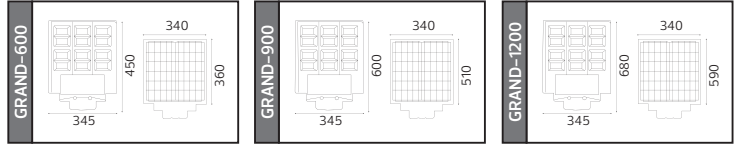

GRAND XL SERİSİ

YENİ ÜRÜN

Kod	Model	Watt	Fiyat	Koli İçi	Lümen	Renk	Işık Rengi		
074-009-0600	GRAND XL 600	600 W	141,50 $	5	2092 lm	SİYAH	6400K	43,0x36,0x47,0	KG 4,1
074-009-0900	GRAND XL 900	900 W	150,00 $	4	2668 lm	SİYAH	6400K	62,5x35,0x37,0	KG 4,3
074-009-1200	GRAND XL1200	1200 W	164,80 $	4	3066 lm	SİYAH	6400K	70,0x35,0x37,0	KG 6,6