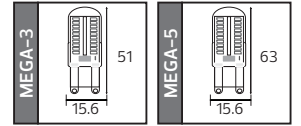

MEGA SERİSİ

Model	Kod	Watt	Fiyat	Koli İçi	Lümen	Işık Rengi
MEGA-3	001-011-0003	3 W	4,22 $	200	240 lm	2700K / 6400K
MEGA-5	001-011-0005	5 W	5,62 $	200	390 lm	2700K / 6400K

36,7x18,5x77,0	KG 2,6
25,0x25,0x19,0	KG 4,1

NANO SERİSİ

Model	Kod	Watt	Fiyat	Koli İçi	Lümen	Işık Rengi
NANO-2 (HL452L)	001-008-0002	1.5 W	1,71 $	200	105 lm	2700K / 6400K
NANO-3 (HL453L)	001-008-0003	3 W	3,38 $	200	210 lm	2700K / 6400K

24,0x17,0x24,0	KG 3,0
24,0x17,0x24,0	KG 4,0

HL 449L

Model	Watt	Fiyat	Koli İçi	Lümen	Işık Rengi
HL 449L	2.5 W	1,71 $	216	80 lm	6400K