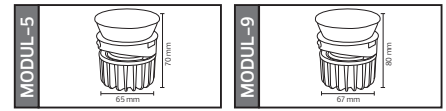

MODUL

Model	Kod	Watt	Fiyat	Renk	Lümen	Koli İçi	Işık Rengi
MODUL-5	016-076-0005	5 W	7,84 $	BEYAZ/SİYAH	450 lm	100	3000K / 6400K
MODUL-9	016-076-0009	9 W	9,92 $	BEYAZ/SİYAH	810 lm	100	3000K / 6400K

49,5x39,5x38,0	KG 19,0
49,5x39,5x38,0	KG 19,0