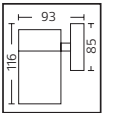

REGNUM

Model	Kod	Watt	Fiyat	Koli İçi	Renk
REGNUM-1	075-019-0001	Max. 35W	36,88 $	20	SİYAH
REGNUM-2	075-019-0002	Max. 2x35W	40,74 $	10	SİYAH
REGNUM-3	075-019-0003	Max. 35W	35,66 $	20	SİYAH
REGNUM-4	075-019-0004	Max. 2x35W	40,52 $	10	SİYAH

57,5x25,0x29,0	KG 11,0
57,5x25,0x25,0	KG 7,5
57,5x24,0x29,0	KG 10,0
57,5x24,0x25,0	KG 6,7

METAL

MANOLYA

Model	Kod	Watt	Fiyat	Koli İçi	Renk
MANOLYA-1	075-008-0001	Max. 35W	26,98 $	24	SİYAH
MANOLYA-1	075-008-0001	Max. 35W	26,98 $	24	KROM

30,5x38,0x27,0	KG 8,3
30,5x38,0x27,0	KG 8,3

METAL

MANOLYA-2

Model	Kod	Watt	Fiyat	Koli İçi	Renk
MANOLYA-2	075-008-0002	Max. 2x35W	33,86 $	16	SİYAH
MANOLYA-2	075-008-0002	Max. 2x35W	33,86 $	16	KROM

38,0x40,0x19,0	KG 9,4
38,0x40,0x19,0	KG 9,4

METAL

MANOLYA-3

Model	Kod	Watt	Fiyat	Koli İçi	Renk
MANOLYA-3	075-008-0003	Max. 2x60W	49,68 $	12	SİYAH

47,5x57,0x33,0	KG 19,6

METAL