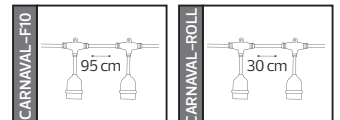

48,0x35,0x35,0	KG 25,6
48,0x32,0x32,0	KG 18,2