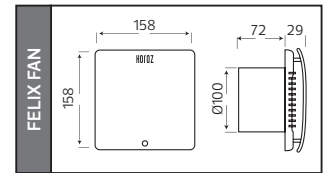

FELIX FAN 100 m³

YENİ ÜRÜN

Model	Kod	Watt	Fiyat	Koli İçi	Devir	Hava Akımı	Renk		
FELIX FAN	500-100-100	12 W	439,00 TL	20	2450 rpm	100 m³/h	BEYAZ		
FELIX FAN	500-110-100	12 W	517,50 TL	20	2450 rpm	100 m³/h	ANTRASİT		
FELIX FAN	500-120-100	12 W	517,50 TL	20	2450 rpm	100 m³/h	KAYIN		
FELIX FAN	500-130-100	12 W	517,50 TL	20	2450 rpm	100 m³/h	CEVİZ		
FELIX FAN	500-140-100	12 W	517,50 TL	20	2450 rpm	100 m³/h	GÜMÜŞ		
FELIX FAN	500-150-100	12 W	517,50 TL	20	2450 rpm	100 m³/h	ALTIN		
FELIX FAN	500-160-100	12 W	517,50 TL	20	2450 rpm	100 m³/h	SİYAH