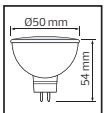

PLUS SERİSİ

F A G

Model	Kod	Watt	Fiyat	Koli İçi	Lümen	Işık Rengi
PLUS-6	001-002-0006	6 W	1,10 $	100	440 lm	4200K / 6400K
PLUS-8	001-002-0008	8 W	1,29 $	100	610 lm	4200K / 6400K
PLUS-10	001-002-0010	10 W	1,45 $	100	800 lm	4200K / 6400K

47,0x28,5x14,0	KG 4,0
57,0x28,5x14,0	KG 4,0
27,0x26,5x24,5	KG 5,0

CONVEX SERİSİ

F A G

Model	Kod	Watt	Fiyat	Koli İçi	Lümen	Işık Rengi
CONVEX-6	001-064-0006	6 W	1,33 $	100	480 lm	2700K/4200K/6400K
CONVEX-8	001-064-0008	8 W	1,47 $	100	740 lm	2700K/4200K/6400K
CONVEX-10	001-064-0010	10 W	1,65 $	100	820 lm	2700K/4200K/6400K

29,0x57,0x14,0	KG 4,0
29,0x57,0x14,0	KG 4,0
29,0x57,0x14,0	KG 4,0

LENSLİ

DİMLİ

VISION

G A G

Model	Kod	Watt	Fiyat	Koli İçi	Lümen	Işık Rengi
VISION-6	001-022-0006	6 W	2,90 $	100	390 lm	4200K / 6400K

29,0x57,0x14,0	KG 5,0

LENSLİ

FONIX SERİSİ

F A G

Model	Kod	Watt	Fiyat	Koli İçi	Lümen	Işık Rengi
FONIX-6	001-001-0006	6 W	1,10 $	100	440 lm	4200K / 6400K
FONIX-8	001-001-0008	8 W	1,29 $	100	610 lm	4200K / 6400K

27,0x52,5x13,5	KG 3,3
27,0x52,5x13,5	KG 3,3