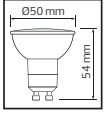

PLUS SERİSİ

F A G

Model	Kod	Watt	Fiyat	Koli İçi	Lümen	Işık Rengi
PLUS-6	001-002-0006	6 W	1,10 $	100	440 lm	4200K / 6400K
PLUS-8	001-002-0008	8 W	1,29 $	100	610 lm	4200K / 6400K
PLUS-10	001-002-0010	10 W	1,45 $	100	800 lm	4200K / 6400K

47,0x28,5x14,0	KG 4,0
57,0x28,5x14,0	KG 4,0
27,0x26,5x24,5	KG 5,0

CONVEX SERİSİ

F A G

Model	Kod	Watt	Fiyat	Koli İçi	Lümen	Işık Rengi
CONVEX-6	001-064-0006	6 W	1,33 $	100	480 lm	2700K/4200K/6400K
CONVEX-8	001-064-0008	8 W	1,47 $	100	740 lm	2700K/4200K/6400K
CONVEX-10	001-064-0010	10 W	1,65 $	100	820 lm	2700K/4200K/6400K

29,0x57,0x14,0	KG 4,0
29,0x57,0x14,0	KG 4,0
29,0x57,0x14,0	KG 4,0

LENSLİ

DİMLİ

VISION

G A G

Model	Kod	Watt	Fiyat	Koli İçi	Lümen	Işık Rengi
VISION-6	001-022-0006	6 W	2,90 $	100	390 lm	4200K / 6400K

29,0x57,0x14,0	KG 5,0

LENSLİ

FONIX SERİSİ

F A G

Model	Kod	Watt	Fiyat	Koli İçi	Lümen	Işık Rengi
FONIX-6	001-001-0006	6 W	1,10 $	100	440 lm	4200K / 6400K
FONIX-8	001-001-0008	8 W	1,29 $	100	610 lm	4200K / 6400K

27,0x52,5x13,5	KG 3,3
27,0x52,5x13,5	KG 3,3