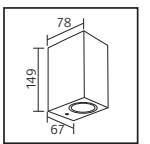

SALKIM

Model	Kod	Watt	Fiyat	Koli İçi	Lümen	Renk	Işık Rengi
SALKIM	076-008-0006	6 W	39,70 $	16	380 lm	SİYAH	4200K

METAL

SELVİ

Model	Kod	Watt	Fiyat	Koli İçi	Lümen	Renk	Işık Rengi
SELVİ	076-007-0006	6 W	34,70 $	24	380 lm	SİYAH	4200K

METAL

MAMBA

Model	Kod	Watt	Fiyat	Koli İçi	Renk
MAMBA	076-066-0001	Max. 2x35W	9,60 $	50	SİYAH

PLASTİK

MAMBA-SQ

Model	Kod	Watt	Fiyat	Koli İçi	Renk
MAMBA-SQ	076-067-0001	Max. 2x35W	9,75 $	50	SİYAH

PLASTİK

WINDSOR

Model	Kod	Watt	Fiyat	Koli İçi	Lümen	Renk	Işık Rengi
WINDSOR-6	076-051-0006	6 W	8,46 $	50	420 lm	SİYAH	4200K

PLASTİK