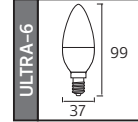

Model	Kod	Watt	Fiyat	Koli İçi	Lümen	Işık Rengi
ULTRA-6	001-003-0006	6 W	1,38 $	100	510 lm	2700K/4200K/6400K
ULTRA-8	001-003-0008	8 W	1,47 $	100	800 lm	2700K/4200K/6400K
ULTRA-10	001-003-0010	10 W	1,65 $	100	1000 lm	2700K/4200K/6400K

CRAFT SERİSİ