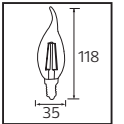

FILAMENT FLAME

Model	Kod	Watt	Fiyat	Koli İçi	Lümen	Işık Rengi
FILAMENT FLAME-4	001-014-0004	4 W	2,16 $	100	450 lm	3000K / 6400K
FILAMENT FLAME-6	001-014-0006	6 W	2,20 $	100	700 lm	3000K / 6400K