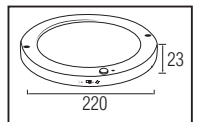

SIENNA SERİSİ

Model	Kod	Watt	Fiyat	Koli İçi	Lümen	Renk	Işık Rengi
SIENNA-18	016-083-0018	18 W	7,19 $	40	1660 lm	BEYAZ	3000K / 7000K
SIENNA-18	016-083-0018	18 W	8,00 $	40	1660 lm	SİYAH	3000K / 7000K
SIENNA-24	016-083-0024	24 W	10,63 $	30	2270 lm	BEYAZ	3000K / 7000K
SIENNA-24	016-083-0024	24 W	11,70 $	30	2270 lm	SİYAH	3000K / 7000K
SIENNA-36	016-083-0036	36 W	17,10 $	20	3600 lm	BEYAZ	3000K / 7000K
SIENNA-36	016-083-0036	36 W	18,80 $	20	3600 lm	SİYAH	3000K / 7000K

74,0x20,5x38,0	KG 6,2
74,0x20,5x38,0	KG 4,5
69,0x19,5x47,0	KG 4,5
69,0x19,5x47,0	KG 9,1
61,0x19,5x62,0	KG 11,0
61,0x19,5x62,0	KG 11,0

BACKLIGHT

SIVAÜSTÜ

PLASTİK

SELENA SERİSİ

Model	Kod	Watt	Fiyat	Koli İçi	Lümen	Renk	Işık Rengi
SELENA-18	016-084-0018	18 W	8,00 $	40	1660 lm	BEYAZ	3000K / 7000K
SELENA-18	016-084-0018	18 W	8,80 $	40	1660 lm	SİYAH	3000K / 7000K
SELENA-24	016-084-0024	24 W	12,00 $	30	2270 lm	BEYAZ	3000K / 7000K
SELENA-24	016-084-0024	24 W	13,20 $	30	2270 lm	SİYAH	3000K / 7000K
SELENA-36	016-084-0036	36 W	19,40 $	20	3600 lm	BEYAZ	3000K / 7000K
SELENA-36	016-084-0036	36 W	21,34 $	20	3600 lm	SİYAH	3000K / 7000K

74,0x20,5x38,0	KG 6,2
74,0x20,5x38,0	KG 4,5
69,0x19,5x47,0	KG 4,5
69,0x19,5x47,0	KG 9,1
61,0x19,5x62,0	KG 11,0
61,0x19,5x62,0	KG 11,0

BACKLIGHT

SIVAÜSTÜ

PLASTİK

MARTHA SERİSİ

Model	Kod	Watt	Fiyat	Koli İçi	Lümen	Renk	Işık Rengi
MARTHA-18	016-060-0018	18 W	21,54 $	20	1830 lm	BEYAZ	6400K
MARTHA-18	016-060-0018	18 W	21,54 $	20	1830 lm	SİYAH	6400K

34,5x48,5x26,5	KG 10,3
34,5x48,5x26,5	KG 10,3

RAYLI

SIVAALTI

SIVAÜSTÜ