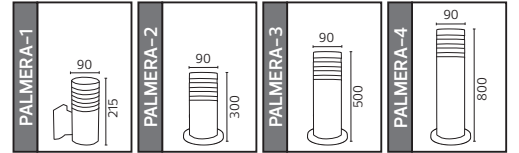

PALMERA/S SERİSİ

Model	Kod	Watt	Fiyat	Koli İçi	Renk	Boyutlar (mm)	Ağırlık (kg)
PALMERA/S1	075-017-0001	Max. 60W	54,83 $	10	SİYAH	53,0x22,0x38,0	9,6
PALMERA/S2	075-017-0002	Max. 60W	66,33 $	10	SİYAH	44,0x30,0x33,0	10,5
PALMERA/S3	075-017-0003	Max. 60W	90,88 $	10	SİYAH	44,0x30,0x53,0	14,5
PALMERA/S4	075-017-0004	Max. 60W	127,65 $	6	SİYAH	44,0x30,0x83,0	12,0

METAL

PALMERA SERİSİ

Model	Kod	Watt	Fiyat	Koli İçi	Renk	Boyutlar (mm)	Ağırlık (kg)
PALMERA-1	075-018-0001	Max. 60W	52,65 $	10	SİYAH	63,0x22,0x38,0	9,0
PALMERA-2	075-018-0002	Max. 60W	53,56 $	10	SİYAH	51,0x34,0x33,0	10,0
PALMERA-3	075-018-0003	Max. 60W	77,00 $	10	SİYAH	51,0x34,0x53,0	14,0
PALMERA-4	075-018-0004	Max. 60W	117,45 $	6	SİYAH	51,0x34,0x83,0	11,8

METAL