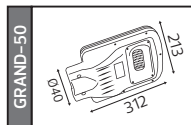

GRAND SERİSİ

Model	Kod	Watt	Fiyat	Koli İçi	Lümen	Renk	Işık Rengi	65,0x22,5x33,0	31,9
GRAND-50	074-009-0050	50 W	42,00 $	10	826 lm	SİYAH	6400K		
GRAND-100	074-009-0100	100 W	47,15 $	10	984 lm	SİYAH	6400K	42,0x34,0x49,0	18,7
GRAND-200	074-009-0200	200 W	85,40 $	5	1198 lm	SİYAH	6400K	65,5x49,0x27,0	19,2
GRAND-300	074-009-0300	300 W	135,35 $	3	1567 lm	SİYAH	6400K	87,0x26,0x27,0	9,8