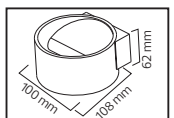

SİSAM

Model	Kod	Watt	Fiyat	Koli İçi	Lümen	Renk	Işık Rengi
SİSAM	029-006-0008	8 W	24,30 $	20	320 lm	BEYAZ	4200K
SİSAM	029-006-0008	8 W	24,30 $	20	320 lm	SİYAH	4200K