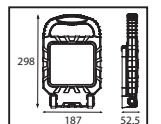

39.0x33.0x32.4	33.8
4.9.3x35.8x40.7	47.4
53.0x42.0x34.5	50.0

PROPORT

Model	Kod	Watt	Fiyat	Koli İçi	Lümen	Işık Rengi
PROPORT-45	068-015-0045	45 W	81,15 \$	4	4900 lm	6400K

SOLAR

COMPACT SERİSİ

Model	Kod	Watt	Fiyat	Koli İçi	Lümen	Renk	Işık Rengi	52,5x41,5x45,0	18,0
COMPACT-20	074-010-0020	20 W	36,98 \$	10	230 lm	SİYAH	6400K		