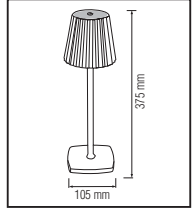

CCT ADJUSTABLE

GLAMOR/RGB SERİSİ

YENİ ÜRÜN

Model	Kod	Watt	Fiyat	Koli İçi	Renk	Işık Rengi
GLAMOR/RGB	050-006-0001	2 W	44,00 $	10	SİYAH	RGB

69,5x29,0x41,0

4,9