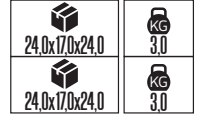

Model	Kod	Watt	Fiyat	Koli İçi	Lümen	Işık Rengi
PIKO-2 (HL450L)	001-007-0002	1.5 W	1,71 $	200	105 lm	2700K / 6400K
PIKO-3 (HL451L)	001-007-0003	2.50 W	3,38 $	200	210 lm	2700K / 6400K

HL 448L