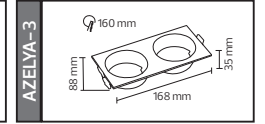

AZELYA SERİSİ

Model	Kod	Watt	Fiyat	Koli İçi	Renk
AZELYA-1	015-048-0001	Max. 10W	1,81$	200	SİYAH
AZELYA-2	015-048-0002	Max. 10W	2,02 $	200	SİYAH
AZELYA-3	015-048-0003	Max. 2x10W	3,93 $	120	SİYAH

50,0x37,0x40,0	8,5
52,0x37,0x50,0	10,2
50,0x37,0x39,0	11,0