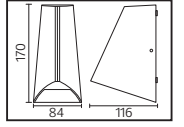

SALKIM

Model	Kod	Watt	Fiyat	Koli İçi	Lümen	Renk	Işık Rengi
SALKIM	076-008-0006	6 W	39,70 $	16	380 lm	SİYAH	4200K

METAL

SELVİ

Model	Kod	Watt	Fiyat	Koli İçi	Lümen	Renk	Işık Rengi
SELVİ	076-007-0006	6 W	34,70 $	24	380 lm	SİYAH	4200K

METAL

MAMBA

Model	Kod	Watt	Fiyat	Koli İçi	Renk
MAMBA	076-066-0001	Max. 2x35W	9,60 $	50	SİYAH

PLASTİK

MAMBA-SQ

Model	Kod	Watt	Fiyat	Koli İçi	Renk
MAMBA-SQ	076-067-0001	Max. 2x35W	9,75 $	50	SİYAH

PLASTİK

WINDSOR

Model	Kod	Watt	Fiyat	Koli İçi	Lümen	Renk	Işık Rengi
WINDSOR-6	076-051-0006	6 W	8,46 $	50	420 lm	SİYAH	4200K

PLASTİK