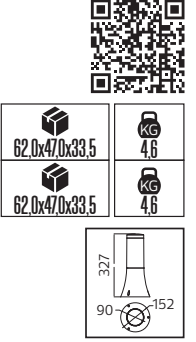

ORKİDE-1

Model	Kod	Watt	Fiyat	Koli İçi	Renk
ORKİDE-1	400-000-121	Max. 40W	289,70 TL	12	SİYAH
ORKİDE-1	400-001-121	Max. 40W	289,70 TL	12	GRİ

PLASTİK

ORKİDE-2

Model	Kod	Watt	Fiyat	Koli İçi	Renk
ORKİDE-2	400-000-122	Max. 40W	348,00 TL	8	SİYAH
ORKİDE-2	400-001-122	Max. 40W	348,00 TL	8	GRİ

PLASTİK

ORKİDE-3

Model	Kod	Watt	Fiyat	Koli İçi	Renk
ORKİDE-3	400-000-123	Max. 40W	277,00 TL	20	SİYAH
ORKİDE-3	400-001-123	Max. 40W	277,00 TL	20	GRİ

PLASTİK

ORKİDE-4

Model	Kod	Watt	Fiyat	Koli İçi	Renk
ORKİDE-4	400-000-124	Max. 40W	354,80 TL	15	SİYAH
ORKİDE-4	400-001-124	Max. 40W	354,80 TL	15	GRİ

PLASTİK

ORKİDE-4

Model	Kod	Watt	Fiyat	Koli İçi	Renk
ORKİDE-4	400-010-124	Max. 40W	880,40 TL	15	SİYAH
ORKİDE-4	400-011-124	Max. 40W	880,40 TL	15	GRİ

PLASTİK

SENSÖRLÜ