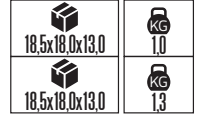

Model	Kod	Watt	Fiyat	Koli İçi	Lümen	Işık Rengi
MICRO-2	001-010-0002	1.5 W	1,73 $	200	90 lm	2700K / 6400K
MICRO-3	001-010-0003	3 W	2,91 $	200	160 lm	2700K / 6400K

PIKO SERİSİ