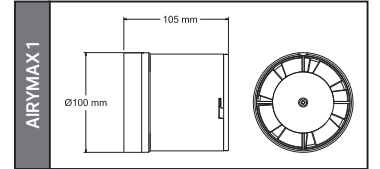

Made in **Türkiye**

HOROZ® **ELECTRIC**

Fanlar

AIRYMAX 1 FAN 100 m³

YENİ ÜRÜN

Model	Kod	Watt	Fiyat	Koli İçi	Devir	Hava Akımı	Renk
AIRYMAX 1	501-000-100	12 W	366,00 TL	24	2450 rpm	100 m³/h	BEYAZ

30,0x42,0x22,0

9,3

AIRYMAX 2

AIRYMAX 3

AIRYMAX FAN 100 m³

YENİ ÜRÜN

Model	Kod	Watt	Fiyat	Koli İçi	Devir	Hava Akımı	Renk
AIRYMAX 2	502-000-100	12 W	406,00 TL	24	2450 rpm	100 m³/h	BEYAZ
AIRYMAX 3	502-100-000	12 W	406,00 TL	18	2450 rpm	100 m³/h	BEYAZ
AIRYMAX 4	502-200-100	12 W	406,00 TL	18	2450 rpm	100 m³/h	BEYAZ

30,0x43,5x42,0

9,0

29,0x44,0x35,5

8,85

29,0x44,0x35,5

8,85