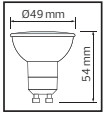

PLUS SERİSİ

F A G

Model	Kod	Watt	Fiyat	Koli İçi	Lümen	Işık Rengi
PLUS-6	001-002-0006	6 W	1,10 $	100	440 lm	4200K / 6400K
PLUS-8	001-002-0008	8 W	1,29 $	100	610 lm	4200K / 6400K
PLUS-10	001-002-0010	10 W	1,45 $	100	800 lm	4200K / 6400K

47,0x28,5x14,0	KG 4,0
57,0x28,5x14,0	KG 4,0
27,0x26,5x24,5	KG 5,0

CONVEX SERİSİ

F A G

Model	Kod	Watt	Fiyat	Koli İçi	Lümen	Işık Rengi
CONVEX-6	001-064-0006	6 W	1,33 $	100	480 lm	2700K/4200K/6400K
CONVEX-8	001-064-0008	8 W	1,47 $	100	740 lm	2700K/4200K/6400K
CONVEX-10	001-064-0010	10 W	1,65 $	100	820 lm	2700K/4200K/6400K

29,0x57,0x14,0	KG 4,0
29,0x57,0x14,0	KG 4,0
29,0x57,0x14,0	KG 4,0

LENSLİ

DİMLİ

VISION

G A G

Model	Kod	Watt	Fiyat	Koli İçi	Lümen	Işık Rengi
VISION-6	001-022-0006	6 W	2,90 $	100	390 lm	4200K / 6400K

29,0x57,0x14,0	KG 5,0

LENSLİ

FONIX SERİSİ

F A G

Model	Kod	Watt	Fiyat	Koli İçi	Lümen	Işık Rengi
FONIX-6	001-001-0006	6 W	1,10 $	100	440 lm	4200K / 6400K
FONIX-8	001-001-0008	8 W	1,29 $	100	610 lm	4200K / 6400K

27,0x52,5x13,5	KG 3,3
27,0x52,5x13,5	KG 3,3