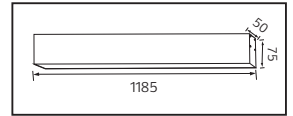

Made in **Türkiye**

PROLINE SERİSİ

Model	Kod	Watt	Fiyat	Koli İçi	Lümen	Renk	Işık Rengi
PROLINE-20	400-001-130	20 W	502 TL	10	2050 lm	BEYAZ	4200K
PROLINE-20	400-002-130	20 W	502 TL	10	2050 lm	BEYAZ	6400K
PROLINE-40	400-001-131	40 W	806 TL	10	4270 lm	BEYAZ	4200K
PROLINE-40	400-002-131	40 W	806 TL	10	4270 lm	BEYAZ	6400K

60,0x31,0x16,5	KG 3,4
60,0x31,0x16,5	KG 3,4
116,0x31,0x16,5	KG 6,1
116,0x31,0x16,5	KG 6,1

INNOVA SERİSİ

Model	Kod	Watt	Fiyat	Koli İçi	Lümen	Renk	Işık Rengi
INNOVA5-40	019-034-0040	40 W	80 $	10	4280 lm	BEYAZ	4000K
INNOVA5-40	019-034-0040	40 W	80 $	10	4280 lm	SİYAH	4000K

29,0x127,5x19,5	KG 18,6
29,0x127,5x19,5	KG 18,6