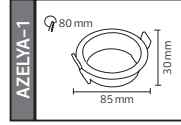

AZELYA SERİSİ

Model	Kod	Watt	Fiyat	Koli İçi	Renk
AZELYA-1	015-048-0001	Max. 10W	1,81$	200	SİYAH
AZELYA-2	015-048-0002	Max. 10W	2,02 $	200	SİYAH
AZELYA-3	015-048-0003	Max. 2x10W	3,93 $	120	SİYAH

50,0x37,0x40,0	8,5
52,0x37,0x50,0	10,2
50,0x37,0x39,0	11,0

AZELYA SERİSİ

Model	Kod	Watt	Fiyat	Koli İçi	Renk
AZELYA-1	015-048-0001	Max. 10W	1,81$	200	BEYAZ
AZELYA-2	015-048-0002	Max. 10W	2,02 $	200	BEYAZ
AZELYA-3	015-048-0003	Max. 2x10W	3,93 $	120	BEYAZ

50,0x37,0x40,0	8,5
52,0x37,0x50,0	10,2
50,0x37,0x39,0	11,0

AZELYA SERİSİ

Model	Kod	Watt	Fiyat	Koli İçi	Renk
AZELYA-1	015-048-0001	Max. 10W	1,81$	200	SİYAH-BEYAZ
AZELYA-2	015-048-0002	Max. 10W	2,02 $	200	SİYAH-BEYAZ
AZELYA-3	015-048-0003	Max. 2x10W	3,93 $	120	SİYAH-BEYAZ

50,0x37,0x40,0	8,5
52,0x37,0x50,0	10,2
50,0x37,0x39,0	11,0