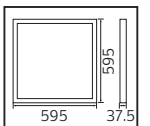

62,0x36,5x61,5	KG 12,5