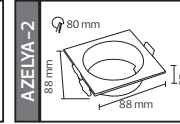

AZELYA SERİSİ

Model	Kod	Watt	Fiyat	Koli İçi	Renk
AZELYA-1	015-048-0001	Max. 10W	1,81$	200	SİYAH
AZELYA-2	015-048-0002	Max. 10W	2,02 $	200	SİYAH
AZELYA-3	015-048-0003	Max. 2x10W	3,93 $	120	SİYAH

50,0x37,0x40,0	8,5
52,0x37,0x50,0	10,2
50,0x37,0x39,0	11,0

AZELYA SERİSİ

Model	Kod	Watt	Fiyat	Koli İçi	Renk
AZELYA-1	015-048-0001	Max. 10W	1,81$	200	BEYAZ
AZELYA-2	015-048-0002	Max. 10W	2,02 $	200	BEYAZ
AZELYA-3	015-048-0003	Max. 2x10W	3,93 $	120	BEYAZ

50,0x37,0x40,0	8,5
52,0x37,0x50,0	10,2
50,0x37,0x39,0	11,0

AZELYA SERİSİ

Model	Kod	Watt	Fiyat	Koli İçi	Renk
AZELYA-1	015-048-0001	Max. 10W	1,81$	200	SİYAH-BEYAZ
AZELYA-2	015-048-0002	Max. 10W	2,02 $	200	SİYAH-BEYAZ
AZELYA-3	015-048-0003	Max. 2x10W	3,93 $	120	SİYAH-BEYAZ

50,0x37,0x40,0	8,5
52,0x37,0x50,0	10,2
50,0x37,0x39,0	11,0