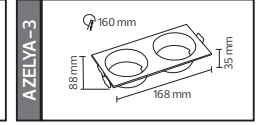

AZELYA SERİSİ

Model	Kod	Watt	Fiyat	Koli İçi	Renk
AZELYA-1	015-048-0001	Max. 10W	1,81$	200	SİYAH-BEYAZ
AZELYA-2	015-048-0002	Max. 10W	2,02 $	200	SİYAH-BEYAZ
AZELYA-3	015-048-0003	Max. 2x10W	3,93 $	120	SİYAH-BEYAZ

50,0x37,0x40,0	8,5
52,0x37,0x50,0	10,2
50,0x37,0x39,0	11,0