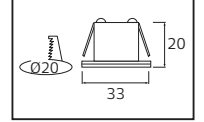

MONICA

Model	Kod	Watt	Fiyat	Koli İçi	Lümen	Renk	Işık Rengi
MONICA	016-003-0001	1W	3,45 $	100	80 lm	SİYAH	4200K
MONICA	016-003-0001	1W	3,45 $	100	80 lm	MAT KROM	4200K

32,0x27,0x18,0	KG 4,3
32,0x27,0x18,0	KG 4,3

FIONA

Model	Kod	Watt	Fiyat	Koli İçi	Lümen	Renk	Işık Rengi
FIONA	016-028-0001	1W	4,54 $	200	70 lm	SİYAH	4200K / 6400K
FIONA	016-028-0001	1W	4,54 $	200	70 lm	MAT KROM	4200K / 6400K

54,5x34,5x31,0	KG 20,2
54,5x34,5x31,0	KG 20,2

NATALIA

Model	Kod	Watt	Fiyat	Koli İçi	Lümen	Renk	Işık Rengi
NATALIA	016-001-0001	1W	5,55 $	100	60 lm	MAT KROM	6400K
NATALIA	016-001-0001	1W	5,55 $	100	55 lm	MAT KROM	YEŞİL

32,5x29,0x35,5	KG 12,9
32,5x29,0x35,5	KG 12,9