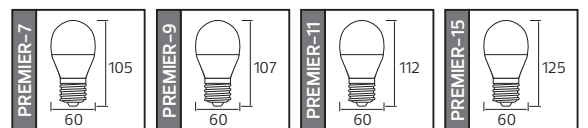

Made in **Türkiye**

LINEAR
CIRCUIT

EKOLA SERİSİ

F A G

Model	Kod	Watt	Fiyat	Koli İçi	Lümen	Işık Rengi
EKOLA-7	001-006-2007	7W	0,97 $	100	850 lm	2700K/4200K/6400K
EKOLA-9	001-006-2009	9W	1,00 $	100	1000 lm	2700K/4200K/6400K
EKOLA-11	001-006-2011	11W	1,23 $	100	1150 lm	2700K/4200K/6400K
EKOLA-15	001-006-2015	15W	1,41 $	100	1500 lm	2700K/4200K/6400K

58,0x29,0x22,0	4,05
62,0x32,0x23,0	4,25
62,0x32,0x25,0	4,40
62,0x32,0x27,0	4,52

Made in **Türkiye**

DOB
CIRCUIT

PREMIER SERİSİ

F A G

Model	Kod	Watt	Fiyat	Koli İçi	Lümen	Işık Rengi
PREMIER-7	001-006-0007	7W	1,31 $	100	850 lm	2700K/4200K/6400K
PREMIER-9	001-006-0009	9W	1,41 $	100	1000 lm	2700K/4200K/6400K
PREMIER-11	001-006-0011	11W	1,51 $	100	1150 lm	2700K/4200K/6400K
PREMIER-15	001-006-0015	15W	1,61 $	100	1500 lm	2700K/4200K/6400K

58,0x29,0x22,0	4,05
62,0x32,0x23,0	4,25
62,0x32,0x25,0	4,40
62,0x32,0x27,0	4,52