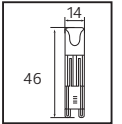

Model	Kod	Watt	Fiyat	Koli İçi	Lümen	Işık Rengi
PIKO-2 (HL450L)	001-007-0002	1.5 W	1,71 $	200	105 lm	2700K / 6400K
PIKO-3 (HL451L)	001-007-0003	2.50 W	3,38 $	200	210 lm	2700K / 6400K

HL 448L