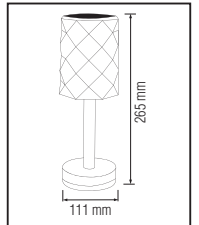

CCT ADJUSTABLE