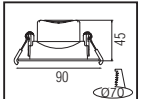

Model	Kod	Watt	Fiyat	Koli İçi	Lümen	Renk	Işık Rengi
AMARA	016-079-0006	6 W	4,05 $	100	480 lm	BEYAZ	2700K / 6400K
AMARA	016-079-0006	6 W	4,05 $	100	480 lm	SİYAH	2700K / 6400K