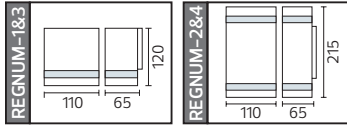

57,5x25,0x29,0	KG 11,0
57,5x25,0x25,0	KG 7,5
57,5x24,0x29,0	KG 10,0
57,5x24,0x25,0	KG 6,7

METAL

MANOLYA

Model	Kod	Watt	Fiyat	Koli İçi	Renk
MANOLYA-1	075-008-0001	Max. 35W	26,98 \$	24	SİYAH
MANOLYA-1	075-008-0001	Max. 35W	26,98 \$	24	KROM