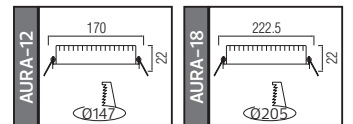

Made in **Türkiye**

AURA SERİSİ

Model	Kod	Watt	Fiyat	Koli İçi	Lümen	Renk	Işık Rengi
AURA-3	016-068-0003	3 W	97,00 TL	200	300 lm	SİYAH	2700K/4200K/6400K
AURA-3	016-068-0003	3 W	92,00 TL	200	300 lm	BEYAZ	2700K/4200K/6400K
AURA-5	016-068-0005	5 W	105,00 TL	200	500 lm	SİYAH	2700K/4200K/6400K
AURA-5	016-068-0005	5 W	105,00 TL	200	500 lm	BEYAZ	2700K/4200K/6400K

28.5x47.0x51.0	KG 12.8
28.5x47.0x51.0	KG 12.8
26.0x63.5x51.0	KG 15.2
26.0x63.5x51.0	KG 15.2

BACKLIGHT

ABS

Made in **Türkiye**

AURA PRİZMA

YENİ ÜRÜN

Model	Kod	Watt	Fiyat	Koli İçi	Lümen	Renk	Işık Rengi
AURA-12	016-068-0012	12 W	148,00 TL	40	1200 lm	SİYAH	2700K/4200K/6400K
AURA-12	016-068-0012	12 W	148,00 TL	40	1200 lm	BEYAZ	2700K/4200K/6400K
AURA-18	016-068-0018	18 W	205,00 TL	40	1800 lm	SİYAH	2700K/4200K/6400K
AURA-18	016-068-0018	18 W	205,00 TL	40	1800 lm	BEYAZ	2700K/4200K/6400K

43.5x40.0x41.0	KG 7.4
43.5x40.0x41.0	KG 7.4
50.5x43.0x51.0	KG 10.2
50.5x43.0x51.0	KG 10.2

BACKLIGHT

ABS