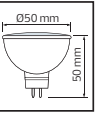

**DOB
CIRCUIT**