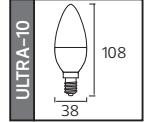

Model	Kod	Watt	Fiyat	Koli İçi	Lümen	Işık Rengi
ULTRA-6	001-003-0006	6 W	1,38 $	100	510 lm	2700K/4200K/6400K
ULTRA-8	001-003-0008	8 W	1,47 $	100	800 lm	2700K/4200K/6400K
ULTRA-10	001-003-0010	10 W	1,65 $	100	1000 lm	2700K/4200K/6400K

CRAFT SERİSİ