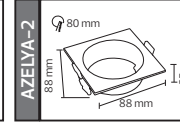

AZELYA SERİSİ

Model	Kod	Watt	Fiyat	Koli İçi	Renk
AZELYA-1	015-048-0001	Max. 10W	1,81$	200	SİYAH
AZELYA-2	015-048-0002	Max. 10W	2,02 $	200	SİYAH
AZELYA-3	015-048-0003	Max. 2x10W	3,93 $	120	SİYAH

50,0x37,0x40,0	8,5
52,0x37,0x50,0	10,2
50,0x37,0x39,0	11,0

AZELYA SERİSİ

Model	Kod	Watt	Fiyat	Koli İçi	Renk
AZELYA-1	015-048-0001	Max. 10W	1,81$	200	BEYAZ
AZELYA-2	015-048-0002	Max. 10W	2,02 $	200	BEYAZ
AZELYA-3	015-048-0003	Max. 2x10W	3,93 $	120	BEYAZ

50,0x37,0x40,0	8,5
52,0x37,0x50,0	10,2
50,0x37,0x39,0	11,0

AZELYA SERİSİ

Model	Kod	Watt	Fiyat	Koli İçi	Renk
AZELYA-1	015-048-0001	Max. 10W	1,81$	200	SİYAH-BEYAZ
AZELYA-2	015-048-0002	Max. 10W	2,02 $	200	SİYAH-BEYAZ
AZELYA-3	015-048-0003	Max. 2x10W	3,93 $	120	SİYAH-BEYAZ

50,0x37,0x40,0	8,5
52,0x37,0x50,0	10,2
50,0x37,0x39,0	11,0