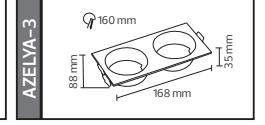

AZELYA SERİSİ

Model	Kod	Watt	Fiyat	Koli İçi	Renk
AZELYA-1	015-048-0001	Max. 10W	1,81$	200	BEYAZ
AZELYA-2	015-048-0002	Max. 10W	2,02 $	200	BEYAZ
AZELYA-3	015-048-0003	Max. 2x10W	3,93 $	120	BEYAZ

50,0x37,0x40,0	8,5
52,0x37,0x50,0	10,2
50,0x37,0x39,0	11,0