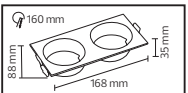

MODUL

Model	Kod	Watt	Fiyat	Renk	Lümen	Koli İçi	Işık Rengi
MODUL-5	016-076-0005	5 W	7,84 $	BEYAZ/SİYAH	450 lm	100	3000K / 6400K
MODUL-9	016-076-0009	9 W	9,92 $	BEYAZ/SİYAH	810 lm	100	3000K / 6400K

49,5x39,5x38,0	KG 19,0
49,5x39,5x38,0	KG 19,0

RECESSED

Model	Kod	Fiyat	Renk	Koli İçi
RECESSED-R	015-042-0001	1,23 $	BEYAZ/SİYAH	100
RECESSED-SQ1	015-043-0001	2,13 $	BEYAZ/SİYAH	100

39,5x38,0x43,0	KG 12,0
52,0x22,0x40,0	KG 8,5

RECESSED

Model	Kod	Fiyat	Renk	Koli İçi
RECESSED-SQ2	015-043-0002	3,82 $	BEYAZ	100
RECESSED-SQ2	015-043-0002	3,82 $	SİYAH	100

47,0x19,0x40,0	KG 6,8
47,0x19,0x40,0	KG 6,8