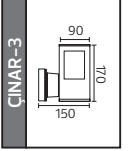

ÇINAR-3

ÇINAR SERİSİ

Model	Kod	Watt	Fiyat	Koli İçi	Renk
ÇINAR-1	400-010-134	Max. 60W	324,60 TL	18	SİYAH
ÇINAR-2	400-010-135	Max. 60W	427,60 TL	8	SİYAH

46,0x46,0x61,0

5,3

46,0x46,0x52,0

5,6