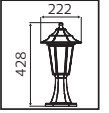

BEGONYA-1

Model	Kod	Watt	Fiyat	Koli İçi	Renk
BEGONYA-1	400-010-116	Max. 40W	324,50 TL	12	SİYAH
BEGONYA-1	400-020-116	Max. 40W	324,50 TL	12	BEYAZ

PLASTİK

BEGONYA-2

Model	Kod	Watt	Fiyat	Koli İçi	Renk
BEGONYA-2	400-010-117	Max. 40W	324,50 TL	12	SİYAH
BEGONYA-2	400-020-117	Max. 40W	324,50 TL	12	BEYAZ

PLASTİK

BEGONYA-3

Model	Kod	Watt	Fiyat	Koli İçi	Renk
BEGONYA-3	400-010-118	Max. 40W	343,60 TL	12	SİYAH
BEGONYA-3	400-020-118	Max. 40W	343,60 TL	12	BEYAZ

PLASTİK

BEGONYA-4

Model	Kod	Watt	Fiyat	Koli İçi	Renk
BEGONYA-4	400-010-120	Max. 40W	271,90 TL	20	SİYAH
BEGONYA-4	400-020-120	Max. 40W	271,90 TL	20	BEYAZ

PLASTİK