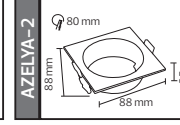

AZELYA SERİSİ

Model	Kod	Watt	Fiyat	Koli İçi	Renk
AZELYA-1	015-048-0001	Max. 10W	1,81$	200	SİYAH
AZELYA-2	015-048-0002	Max. 10W	2,02 $	200	SİYAH
AZELYA-3	015-048-0003	Max. 2x10W	3,93 $	120	SİYAH

50,0x37,0x40,0	8,5
52,0x37,0x50,0	10,2
50,0x37,0x39,0	11,0

AZELYA SERİSİ

Model	Kod	Watt	Fiyat	Koli İçi	Renk
AZELYA-1	015-048-0001	Max. 10W	1,81$	200	BEYAZ
AZELYA-2	015-048-0002	Max. 10W	2,02 $	200	BEYAZ
AZELYA-3	015-048-0003	Max. 2x10W	3,93 $	120	BEYAZ

50,0x37,0x40,0	8,5
52,0x37,0x50,0	10,2
50,0x37,0x39,0	11,0

AZELYA SERİSİ

Model	Kod	Watt	Fiyat	Koli İçi	Renk
AZELYA-1	015-048-0001	Max. 10W	1,81$	200	SİYAH-BEYAZ
AZELYA-2	015-048-0002	Max. 10W	2,02 $	200	SİYAH-BEYAZ
AZELYA-3	015-048-0003	Max. 2x10W	3,93 $	120	SİYAH-BEYAZ

50,0x37,0x40,0	8,5
52,0x37,0x50,0	10,2
50,0x37,0x39,0	11,0