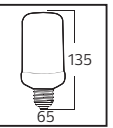

FIREFLUX

Model	Kod	Watt	Fiyat	Koli İçi	Lümen	Işık Rengi		
FIREFLUX	001-048-0005	5 W	8,54 $	50	117 lm	1500K	36,0x36,0x30,5	KG 4,7