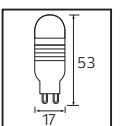

HL 449L

Model	Watt	Fiyat	Koli İçi	Lümen	Işık Rengi
HL 449L	2.5 W	1,71 $	216	80 lm	6400K