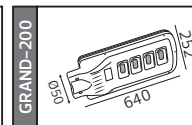

GRAND SERİSİ

Model	Kod	Watt	Fiyat	Koli İçi	Lümen	Renk	Işık Rengi	65,0x22,5x33,0	31,9
GRAND-50	074-009-0050	50 W	42,00 $	10	826 lm	SİYAH	6400K		
GRAND-100	074-009-0100	100 W	47,15 $	10	984 lm	SİYAH	6400K	42,0x34,0x49,0	18,7
GRAND-200	074-009-0200	200 W	85,40 $	5	1198 lm	SİYAH	6400K	65,5x49,0x27,0	19,2
GRAND-300	074-009-0300	300 W	135,35 $	3	1567 lm	SİYAH	6400K	87,0x26,0x27,0	9,8