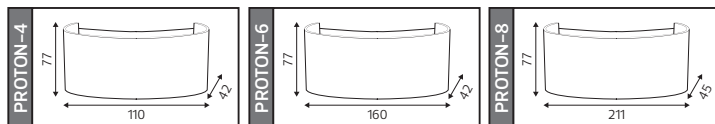

TWIST SERİSİ

Model	Kod	Watt	Fiyat	Koli İçi	Lümen	Renk	Işık Rengi
TWIST-5	076-042-0005	5 W	26,96 $	50	435 lm	SİYAH	4200K
TWIST-7	076-042-0007	7 W	35,34 $	50	615 lm	SİYAH	4200K
TWIST-12	076-042-0012	12 W	42,65 $	20	1050 lm	SİYAH	4200K
TWIST-15	076-042-0015	15 W	52,88 $	20	1315 lm	SİYAH	4200K

43,0x38,0x20,0	KG 16,5
53,0x33,0x28,0	KG 22,0
42,0x22,0x30,0	KG 12,0
42,0x33,0x25,0	KG 14,5

METAL

PROTON SERİSİ

Model	Kod	Watt	Fiyat	Koli İçi	Lümen	Renk	Işık Rengi
PROTON-4	076-039-0004	4 W	6,78 $	50	360 lm	SİYAH	4200K
PROTON-6	076-039-0006	6 W	7,32 $	50	420 lm	SİYAH	4200K
PROTON-8	076-039-0008	8 W	8,93 $	50	560 lm	SİYAH	4200K

47,5x22,5x28,5	KG 6,3
50,0x25,0x38,0	KG 17,6
45,0x30,0x47,0	KG 6,9

PLASTİK