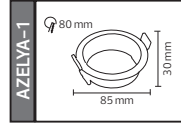

AZELYA SERİSİ

Model	Kod	Watt	Fiyat	Koli İçi	Renk
AZELYA-1	015-048-0001	Max. 10W	1,81$	200	SİYAH
AZELYA-2	015-048-0002	Max. 10W	2,02 $	200	SİYAH
AZELYA-3	015-048-0003	Max. 2x10W	3,93 $	120	SİYAH

50,0x37,0x40,0	8,5
52,0x37,0x50,0	10,2
50,0x37,0x39,0	11,0

AZELYA SERİSİ

Model	Kod	Watt	Fiyat	Koli İçi	Renk
AZELYA-1	015-048-0001	Max. 10W	1,81$	200	BEYAZ
AZELYA-2	015-048-0002	Max. 10W	2,02 $	200	BEYAZ
AZELYA-3	015-048-0003	Max. 2x10W	3,93 $	120	BEYAZ

50,0x37,0x40,0	8,5
52,0x37,0x50,0	10,2
50,0x37,0x39,0	11,0

AZELYA SERİSİ

Model	Kod	Watt	Fiyat	Koli İçi	Renk
AZELYA-1	015-048-0001	Max. 10W	1,81$	200	SİYAH-BEYAZ
AZELYA-2	015-048-0002	Max. 10W	2,02 $	200	SİYAH-BEYAZ
AZELYA-3	015-048-0003	Max. 2x10W	3,93 $	120	SİYAH-BEYAZ

50,0x37,0x40,0	8,5
52,0x37,0x50,0	10,2
50,0x37,0x39,0	11,0