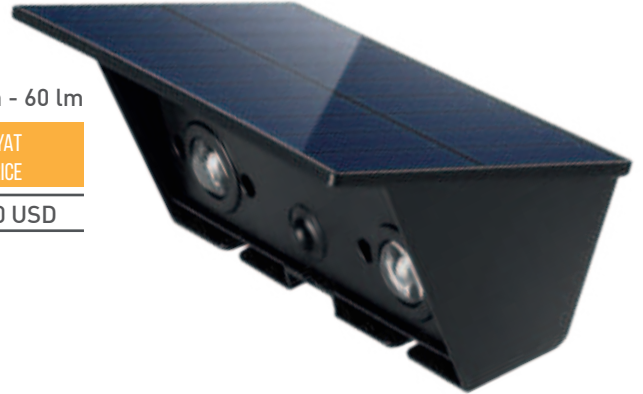

TR Solar PC LED Bahçe Armatürleri
EN Solar PC LED Garden Fixtures

18650 Lithium Ion / 3,7V / 1200 mAh x 1
Solar panelli, 2 LED çipli.
Solar panel with 2 LED chips.

2 W/h - 30 lm

KOD CODE	CCT	BOYUTLAR DIMENSIONS	FİYAT PRICE
AG60-05801	3000 K	114mm x 60mm x 54mm	25,00 USD

2 Kademeli Işık - 2 Stage Brightness

IP65 | PC | | | -15°C / +50°C | X 72

18650 Lithium Ion / 3,7V / 1500 mAh x 1
Solar panelli, 4 LED çipli.
Solar panel with 4 LED chips.

4W/h - 60 lm

KOD CODE	CCT	BOYUTLAR DIMENSIONS	FİYAT PRICE
AG60-09801	3000 K	142mm x 73mm x 80mm	34,00 USD

2 Kademeli Işık - 2 Stage Brightness

IP65 | PC | | | -15°C / +50°C | X 72

LifePo 4 / 3,2V / 500 mAh x 1
Solar panelli, 4 LED çipli.
Solar panel with 4 LED chips.

1W/h - 30 lm

KOD CODE	CCT	BOYUTLAR DIMENSIONS	FİYAT PRICE
AG60-09851	3000 K	90mm x 120mm x 53mm	19,50 USD

IP65 | PC | | | -15°C / +50°C | X 90