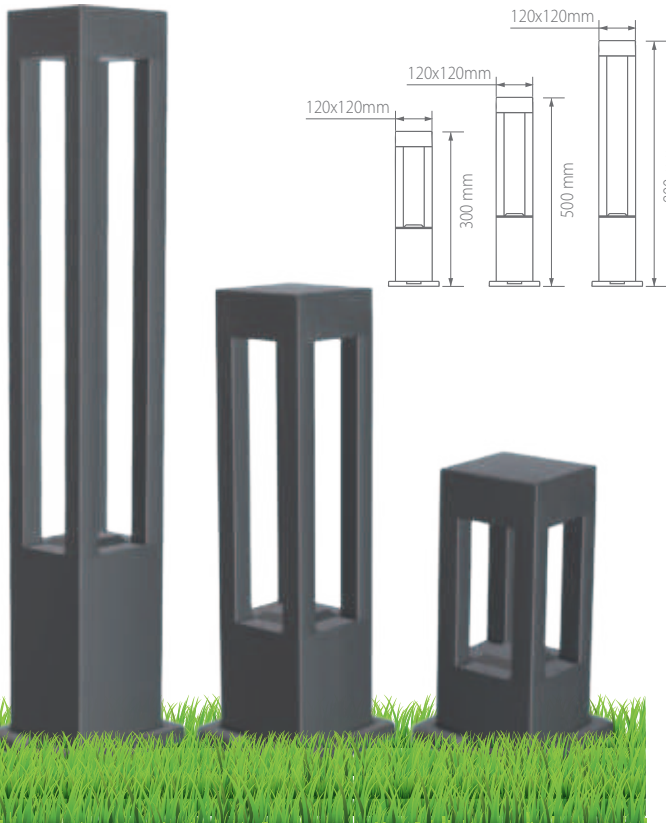

TR Rigel Alüminyum LED Bahçe Armatürleri
EN Rigel Aluminum LED Garden Fixtures

MADE IN
TÜRKİYE

Materyal: Alüminyum+Pleksi Glass / Statik Toz Boyalı
Material: Aluminum+Pleksi Glass / Static Powder Coated

KOD CODE	WATT	YÜKSEKLİK HEIGHT	CCT	FİYAT PRICE
AG44-06202	6 W	800 mm	● 3000 K	210,00 USD

AC 220V
240V | 50-60
Hz | IP44 | -25°C
+50°C

Materyal: Alüminyum+Pleksi Glass / Statik Toz Boyalı
Material: Aluminum+Pleksi Glass / Static Powder Coated

KOD CODE	WATT	YÜKSEKLİK HEIGHT	CCT	FİYAT PRICE
AG44-06102	6 W	500 mm	● 3000 K	175,00 USD

AC 220V
240V | 50-60
Hz | IP44 | -25°C
+50°C

Materyal: Alüminyum+Pleksi Glass / Statik Toz Boyalı
Material: Aluminum+Pleksi Glass / Static Powder Coated

KOD CODE	WATT	YÜKSEKLİK HEIGHT	CCT	FİYAT PRICE
AG44-06002	6 W	300 mm	● 3000 K	150,00 USD

AC 220V
240V | 50-60
Hz | IP44 | -25°C
+50°C