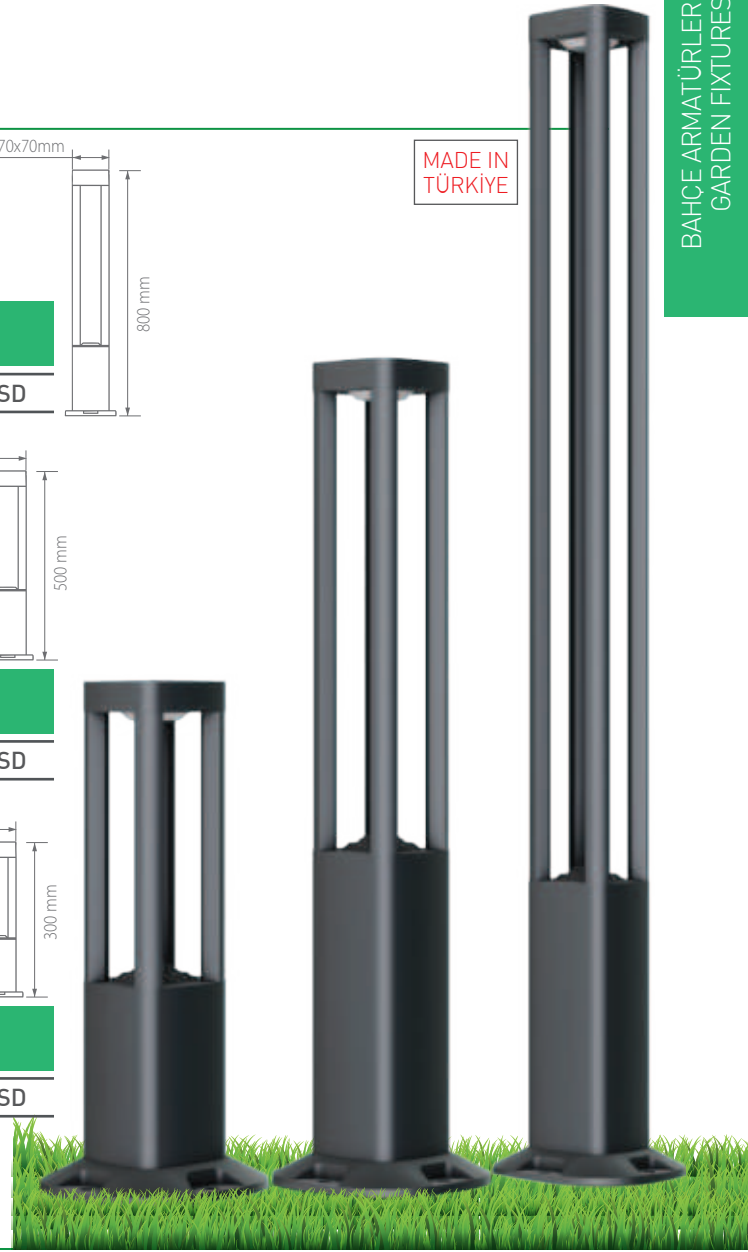

TR Adara Alüminyum LED Bahçe Armatürleri
EN Adara Aluminum LED Garden Fixtures

MADE IN
TÜRKİYE

Materyal: Alüminyum+Pleksi Glass / Statik Toz Boyalı
Material: Aluminum+Pleksi Glass / Static Powder Coated

KOD CODE	WATT	YÜKSEKLİK HEIGHT	CCT	FİYAT PRICE
AG44-05202	6 W	800 mm	● 3000 K	150,00 USD

AC 220V
240V | 50-60
Hz | IP44 | -25°C
+50°C

Materyal: Alüminyum+Pleksi Glass / Statik Toz Boyalı
Material: Aluminum+Pleksi Glass / Static Powder Coated

KOD CODE	WATT	YÜKSEKLİK HEIGHT	CCT	FİYAT PRICE
AG44-05102	6 W	500 mm	● 3000 K	135,00 USD

AC 220V
240V | 50-60
Hz | IP44 | -25°C
+50°C

Materyal: Alüminyum+Pleksi Glass / Statik Toz Boyalı
Material: Aluminum+Pleksi Glass / Static Powder Coated

KOD CODE	WATT	YÜKSEKLİK HEIGHT	CCT	FİYAT PRICE
AG44-05002	6 W	300 mm	● 3000 K	120,00 USD

AC 220V
240V | 50-60
Hz | IP44 | -25°C
+50°C