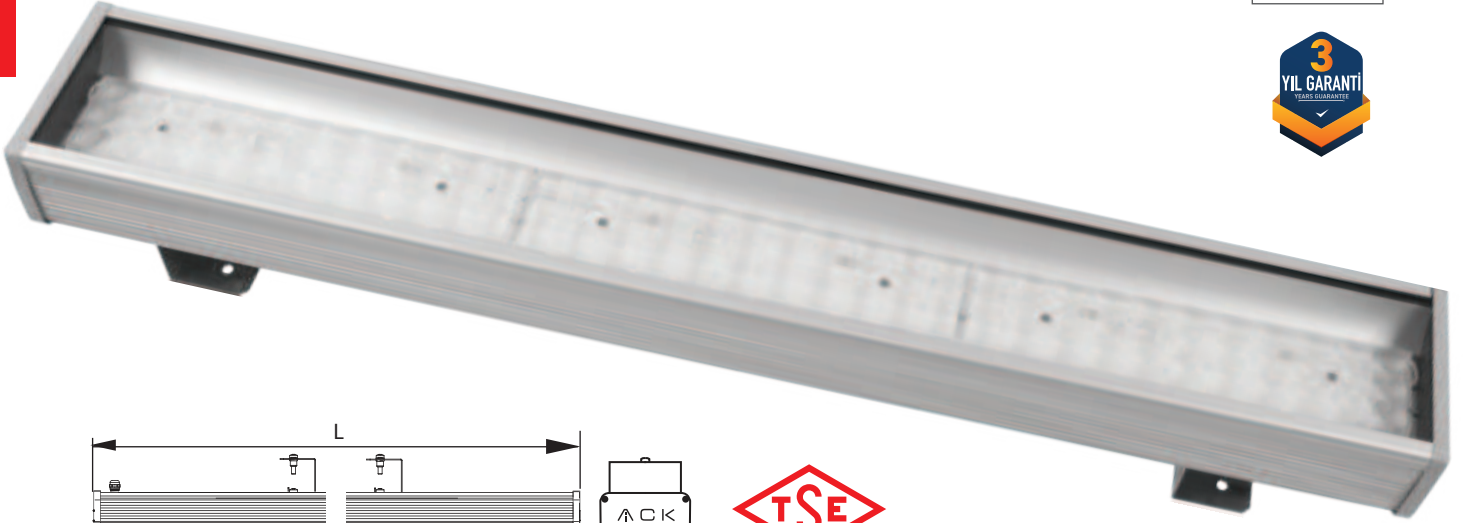

TR LED Yüksek Tavan Armatürü
EN LED Highbay Luminaire

MADE IN
TÜRKİYE