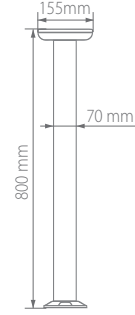

TR Capella B Alüminyum LED Bahçe Armatürleri
EN Capella B Aluminum LED Garden Fixtures

MADE IN
TÜRKİYE

Materyal: Alüminyum+Pleksi Glass / Statik Toz Boyalı
Material: Aluminum+Pleksi Glass / Static Powder Coated

KOD CODE	WATT	YÜKSEKLİK HEIGHT	CCT	FİYAT PRICE
AG44-03502	12 W	800 mm	● 3000 K	160,00 USD

AC 220V
240V | 50-60
Hz | IP44 | 25°C
50°C

Materyal: Alüminyum+Pleksi Glass / Statik Toz Boyalı
Material: Aluminum+Pleksi Glass / Static Powder Coated

KOD CODE	WATT	YÜKSEKLİK HEIGHT	CCT	FİYAT PRICE
AG44-03402	12 W	500 mm	● 3000 K	150,00 USD

AC 220V
240V | 50-60
Hz | IP44 | 25°C
50°C