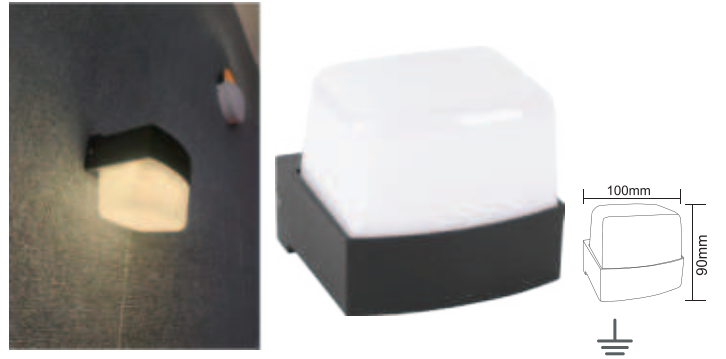

KOD CODE	WATT	CCT	LUMEN	KOLİ M. BOX P.	FİYAT PRICE
AH07-07801	6 W	3000 K	487 lm	X 24	29,00 USD

Gövde Rengi/Body Color: Siyah/Black