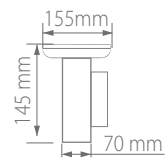

TR Capella B Alüminyum LED Bahçe Armatürleri
EN Capella B Aluminum LED Garden Fixtures

MADE IN
TÜRKİYE

Materyal: Alüminyum+Pleksi Glass / Statik Toz Boyalı
Material: Aluminum+Pleksi Glass / Static Powder Coated

KOD CODE	WATT	YÜKSEKLİK HEIGHT	CCT	FİYAT PRICE
AG44-03502	12 W	800 mm	● 3000 K	160,00 USD

AC 220V
240V | 50-60
Hz | IP44 | 25°C
50°C

Materyal: Alüminyum+Pleksi Glass / Statik Toz Boyalı
Material: Aluminum+Pleksi Glass / Static Powder Coated

KOD CODE	WATT	YÜKSEKLİK HEIGHT	CCT	FİYAT PRICE
AG44-03402	12 W	500 mm	● 3000 K	150,00 USD

AC 220V
240V | 50-60
Hz | IP44 | 25°C
50°C

Materyal: Alüminyum+Pleksi Glass / Statik Toz Boyalı
Material: Aluminum+Pleksi Glass / Static Powder Coated

KOD CODE	WATT	YÜKSEKLİK HEIGHT	CCT	FİYAT PRICE
AG44-03302	12 W	200 mm	● 3000 K	135,00 USD

AC 220V
240V | 50-60
Hz | IP44 | 25°C
50°C

Materyal: Alüminyum+Pleksi Glass / Statik Toz Boyalı
Material: Aluminum+Pleksi Glass / Static Powder Coated

KOD CODE	WATT	YÜKSEKLİK HEIGHT	CCT	FİYAT PRICE
AG44-01202	12 W	145 mm	● 3000 K	135,00 USD

AC 220V
240V | 50-60
Hz | IP44 | 25°C
50°C