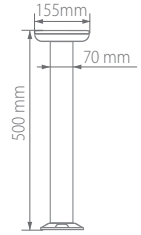

Materyal: Alüminyum+Pleksi Glass / Statik Toz Boyalı
Material: Aluminum+Pleksi Glass / Static Powder Coated

KOD CODE	WATT	YÜKSEKLİK HEIGHT	CCT	FİYAT PRICE
AG44-03302	12 W	200 mm	● 3000 K	135,00 USD

AC 220V
240V | 50-60
Hz | IP44 | 25°C
50°C