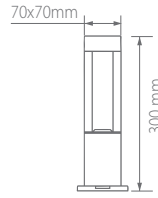

Materyal: Alüminyum+Pleksi Glass / Statik Toz Boyalı
Material: Aluminum+Pleksi Glass / Static Powder Coated

KOD CODE	WATT	YÜKSEKLİK HEIGHT	CCT	FİYAT PRICE
AG44-05102	6 W	500 mm	● 3000 K	135,00 USD

AC 220V
240V | 50-60
Hz | IP44 | -25°C
+50°C

Materyal: Alüminyum+Pleksi Glass / Statik Toz Boyalı
Material: Aluminum+Pleksi Glass / Static Powder Coated

KOD CODE	WATT	YÜKSEKLİK HEIGHT	CCT	FİYAT PRICE
AG44-05002	6 W	300 mm	● 3000 K	120,00 USD

AC 220V
240V | 50-60
Hz | IP44 | -25°C
+50°C