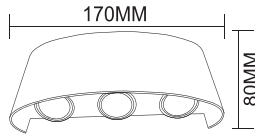

KOD CODE	WATT	CCT	LUMEN	KOLİ M. BOX P.	FİYAT PRICE
AH07-07201	6x1 W	3000 K	465 lm	X 24	20,50 USD

Gövde Rengi/Body Color: Siyah/Black