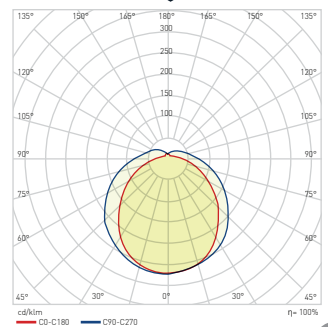

TR LED Projektörler
EN LED Floodlights

CE | ENEC | AC 220V 240V | 50-60 Hz | | CRI ≥80 | IP65 IP66 | 115° | 50,000h | | -20°C +45°C