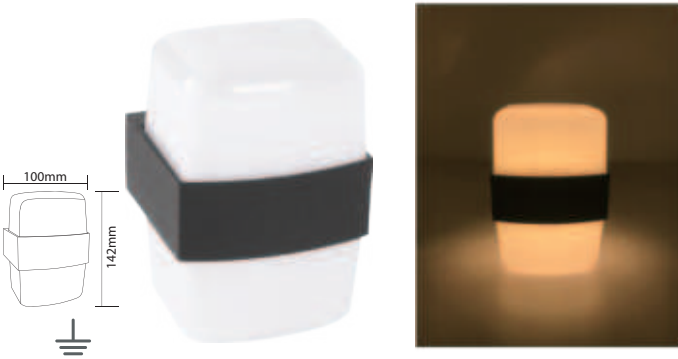

KOD CODE	WATT	CCT	LUMEN	KOLİ M. BOX P.	FİYAT PRICE
AH07-07701	2x6 W	3000 K	872 lm	X 24	36,00 USD

Gövde Rengi/Body Color: Siyah/Black