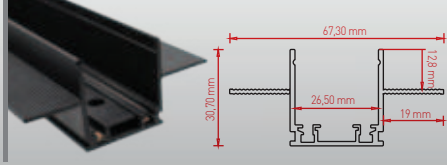

TR 48V Magnetik LED Ray Armatürleri
EN 48V Magnetic LED Tracklights

Slim U Series

Slim Series 48V LED Magnet Ray Armatürleri 48V Slim Series Magnetic LED Tracklights

%100 Aluminum

Siva Altı Alüminyum Ray
Recessed Aluminum Track